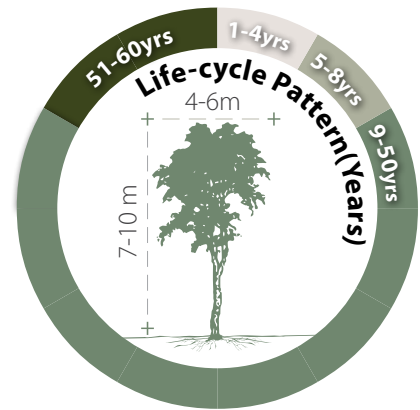

Aporosa dioica

銀柴, 大沙葉

Recommended Street Types

General Information

Native Exotic Evergreen Deciduous Partial Shade Full Sun

Family: EUPHORBIACEAE

Heat Tolerance: Moderate

Special Properties : Fruits attractive to wildlife; Larval food plant of butterflies

Flowers

Fruits

- Propagation to Seedling
- Sapling to Semi-mature
- Mature
- Senescence

Feature

H M L	H M L	H M L
Ecological Value	Ornamental	Shade Cast

Special Maintenance Requirements

- Moderate maintenance manageability

Tolerance

Drought		
Low	Moderate	High
Waterlogging		
Low	Moderate	High
Wind		
Low	Moderate	High

Roadside Pollution		
Low	Moderate	High
Pest & Disease Resistance		
Low	Moderate	High
Pruning		
Low	Moderate	High