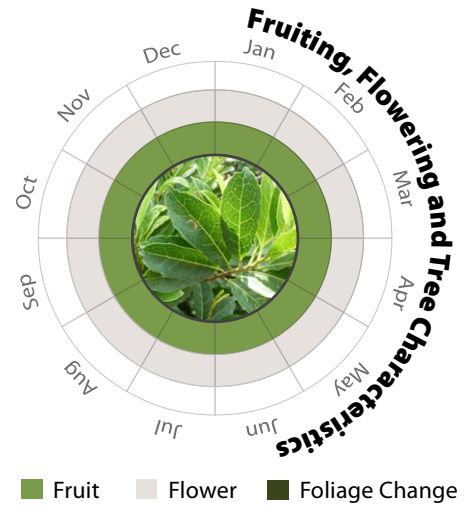

Aporosa dioica

銀柴, 大沙葉

Recommended Street Types

General Information

Native Exotic Evergreen Deciduous Partial Shade Full Sun

Family: EUPHORBIACEAE

Heat Tolerance: Moderate

Special Properties : Fruits attractive to wildlife; Larval food plant of butterflies

Flowers

Fruits

- Propagation to Seedling
- Sapling to Semi-mature
- Mature
- Senescence

Feature

H M L	H M L	H M L
Ecological Value	Ornamental	Shade Cast

Special Maintenance Requirements

- Moderate maintenance manageability