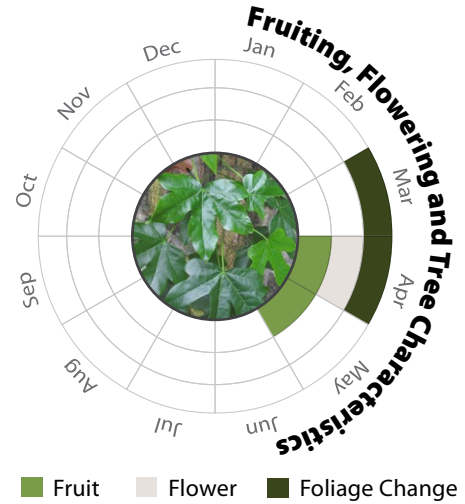

# Brachychiton acerifolius

槭葉蘋婆

Recommended Street Types

## General Information

Native  Exotic  Evergreen  Deciduous  Partial Shade  Full Sun

**Family:** STERCULIACEAE **Heat Tolerance:** Moderate  
**Special Properties :** Red bell-shaped flowers; Flower nectar attractive to wildlife

Flowers

- Propagation to Seedling
- Sapling to Semi-mature
- Mature
- Senescence