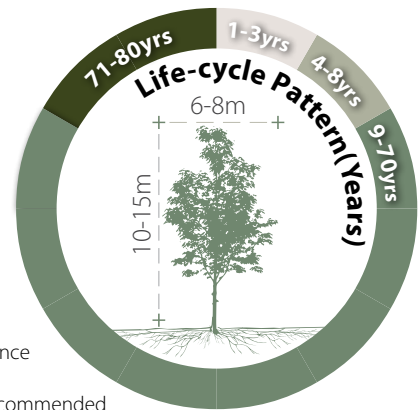

## General Information

Native  Exotic  Evergreen  Deciduous  Partial Shade  Full Sun

**Family:** STERCULIACEAE **Heat Tolerance:** Moderate  
**Special Properties :** Red bell-shaped flowers; Flower nectar attractive to wildlife

Flowers

- Propagation to Seedling
- Sapling to Semi-mature
- Mature
- Senescence

## Feature

Ecological Value	Ornamental	Shade Cast