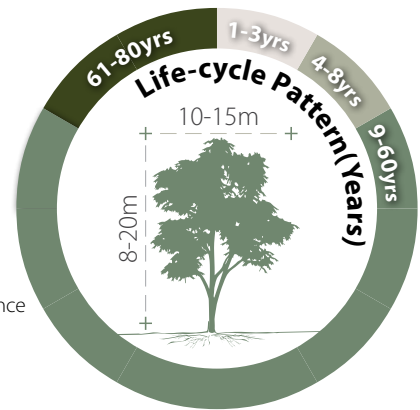

# Choerospondias axillaris

南酸棗, 酸棗

Recommended Street Types

A<sup>1</sup>/<sub>2</sub> B<sup>1</sup>/<sub>2</sub> C<sup>1</sup>/<sub>2</sub> D<sup>1</sup>/<sub>2</sub> E<sup>1</sup>/<sub>2</sub> F<sup>1</sup>/<sub>2</sub> G<sup>1</sup>/<sub>2</sub>

## General Information

Native Exotic Evergreen **Deciduous** Partial Shade **Full Sun**

Family: ANACARDIACEAE

Heat Tolerance: Moderate

Special Properties : Fibrous tree bark; Fruits attractive to wildlife

Flowers

Fruits

- Propagation to Seedling
- Sapling to Semi-mature
- Mature
- Senescence

## Feature

Ecological Value

Ornamental

Shade Cast