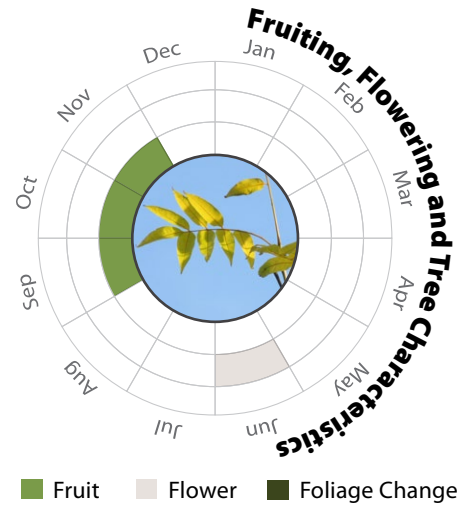

# Choerospondias axillaris

南酸棗, 酸棗

Recommended Street Types

A<sup>1</sup>/<sub>2</sub> B<sup>1</sup>/<sub>2</sub> C<sup>1</sup>/<sub>2</sub> D<sup>1</sup>/<sub>2</sub> E<sup>1</sup>/<sub>2</sub> F<sup>1</sup>/<sub>2</sub> G<sup>1</sup>/<sub>2</sub>

## General Information

Native Exotic Evergreen **Deciduous** Partial Shade **Full Sun**

Family: ANACARDIACEAE

Heat Tolerance: Moderate

Special Properties : Fibrous tree bark; Fruits attractive to wildlife

Flowers

Fruits

- Propagation to Seedling
- Sapling to Semi-mature
- Mature
- Senescence

## Feature

Ecological Value

Ornamental

Shade Cast