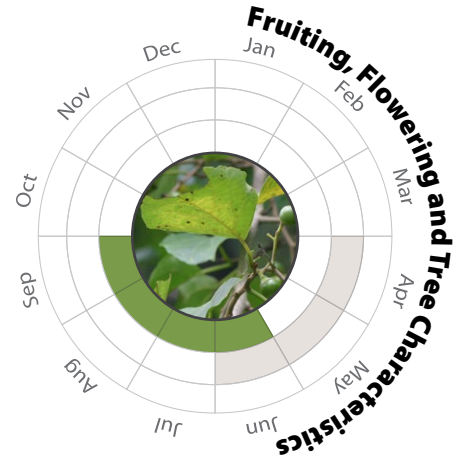

Cordia dichotoma
破布木

Recommended Street Types

photos provided by AFCD

General Information

Native	Exotic	Evergreen	Deciduous	Partial Shade	Full Sun
--------	--------	-----------	-----------	---------------	----------

Family: BORAGINACEAE

Heat Tolerance: Moderate

Special Properties : Fruits, seeds and flower nectar are attractive to wildlife

Fruits

■ Fruit ■ Flower ■ Foliage Change

All photos provided by AFCD

- Propagation to Seedling
- Sapling to Semi-mature
- Mature
- Senescence