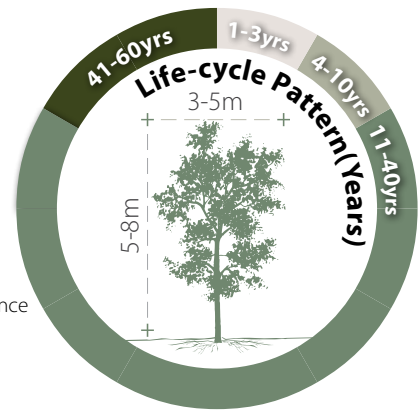

Family: BORAGINACEAE

Heat Tolerance: Moderate

Special Properties : Fruits, seeds and flower nectar are attractive to wildlife

Fruits

■ Fruit ■ Flower ■ Foliage Change

All photos provided by AFCD

- Propagation to Seedling
- Sapling to Semi-mature
- Mature
- Senescence

Feature

Ecological Value	Ornamental	Shade Cast

Special Maintenance Requirements

- Tree crown may require annual maintenance
- Moderate maintenance manageability

Tolerance

<p>Drought</p> <p>Low Moderate High</p>	<p>Roadside Pollution</p> <p>Low Moderate High</p>	<p>Soil Compaction</p> <p>Low Moderate High</p>
<p>Waterlogging</p> <p>Low Moderate High</p>	<p>Pest & Disease Resistance</p> <p>Low Moderate High</p>	<p>Root System</p> <p>Aggressive Moderate Manageable</p>
<p>Wind</p> <p>Low Moderate High</p>	<p>Pruning</p> <p>Low Moderate High</p>	<p>Soil Volume</p> <p>Large Medium Small</p> <p>pH of Soil</p> <p>Adaptability</p>