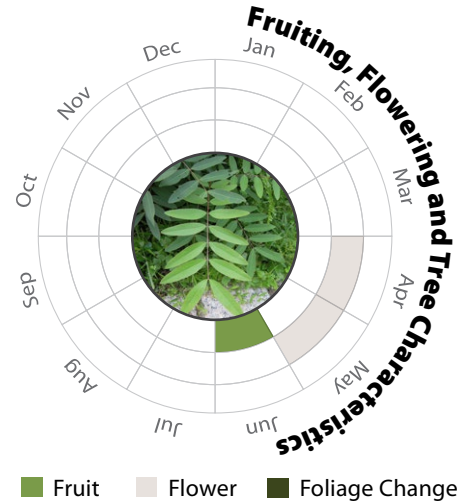

Cratogeomys cochinchinense
黃牛木

Recommended Street Types

General Information

Native	Exotic	Evergreen	Deciduous	Partial Shade	Full Sun
--------	--------	-----------	-----------	---------------	----------

Family: CLUSIACEAE **Heat Tolerance:** Moderate

Special Properties : Flowers nectar attractive to wildlife; Larval food plant for butterflies

Flowers

Tree Bark

- Propagation to Seedling
- Sapling to Semi-mature
- Mature
- Senescence

Feature

H M L	H M L	H M L
Ecological Value	Ornamental	Shade Cast