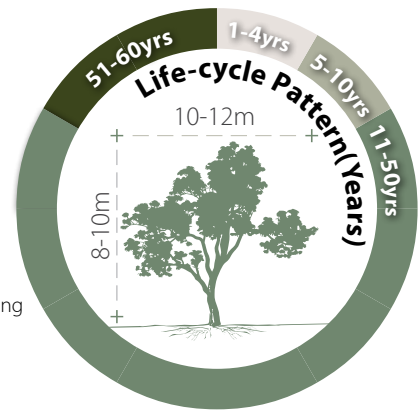

Special Properties : Flowers nectar attractive to wildlife; Larval food plant for butterflies

Flowers

Tree Bark

- Propagation to Seedling
- Sapling to Semi-mature
- Mature
- Senescence

Feature

H M L	H M L	H M L
Ecological Value	Ornamental	Shade Cast

Special Maintenance Requirements

- Shrubby form may require formative pruning
- Moderate maintenance manageability

Tolerance

Drought		
Low	Moderate	High
Waterlogging		
Low	Moderate	High
Wind		
Low	Moderate	High