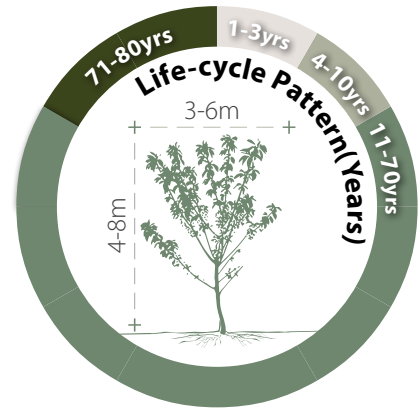

Ficus fistulosa
水同木

Recommended Street Types

General Information

Family: MORACEAE **Heat Tolerance:** Moderate
Special Properties : Fruits and seeds are attractive to wildlife

Fruits

- Propagation to Seedling
- Sapling to Semi-mature
- Mature
- Senescence

Feature

Special Maintenance Requirements

- Tree sap may cause skin irritation

Tolerance

<p>Drought</p> <p>Low Moderate High</p>	<p>Roadside Pollution</p> <p>Low Moderate High</p>	<p>Soil Compaction</p> <p>Low Moderate High</p>
<p>Waterlogging</p> <p>Low Moderate High</p>	<p>Pest & Disease Resistance</p> <p>Low Moderate High</p>	<p>Root System</p> <p>Aggressive Moderate Manageable</p>
<p>Wind</p> <p>Low Moderate High</p>	<p>Pruning</p> <p>Low Moderate High</p>	<p>Soil Volume</p> <p>Large Medium Small</p>
		<p>pH of Soil</p> <p>Adaptability</p>