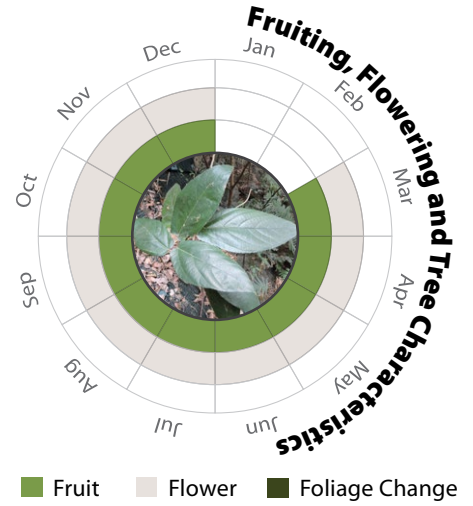

Ficus fistulosa
水同木

Recommended Street Types

General Information

Family: MORACEAE **Heat Tolerance:** Moderate
Special Properties : Fruits and seeds are attractive to wildlife

Fruits

- Propagation to Seedling
- Sapling to Semi-mature
- Mature
- Senescence

Feature

Special Maintenance Requirements

- Tree sap may cause skin irritation

Tolerance

<p>Drought</p> <p>Low Moderate High</p>	<p>Roadside Pollution</p> <p>Low Moderate High</p>	<p>Soil Compaction</p> <p>Low Moderate High</p>
<p>Waterlogging</p> <p>Low Moderate High</p>	<p>Pest & Disease Resistance</p> <p>Low Moderate High</p>	<p>Root System</p> <p>Aggressive Moderate Manageable</p>
<p>Wind</p> <p>Low Moderate High</p>	<p>Pruning</p> <p>Low Moderate High</p>	<p>Soil Volume</p> <p>Large Medium Small</p>
		<p>pH of Soil</p> <p>Adaptability</p>