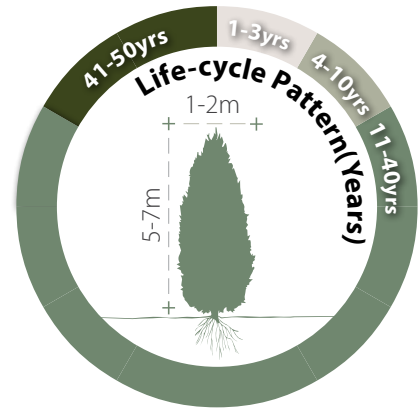

Juniperus chinensis 'Kaizuka'

龍柏

Recommended Street Types

A¹/₂ B¹/₂ C¹/₂ D¹/₂ E¹/₂ F¹/₂ G¹/₂

General Information

Native Exotic Evergreen Deciduous Partial Shade Full Sun

Family: CUPRESSACEAE **Heat Tolerance:** Moderate
Special Properties : Dense foliage can be sculpted into topiaries; Attracts birds

Flowers

Fruits

- Propagation to Seedling
- Sapling to Semi-mature
- Mature
- Senescence

Feature

Ecological Value Ornamental Shade Cast

Special Maintenance Requirements

- Foliage may cause skin irritation

Tolerance