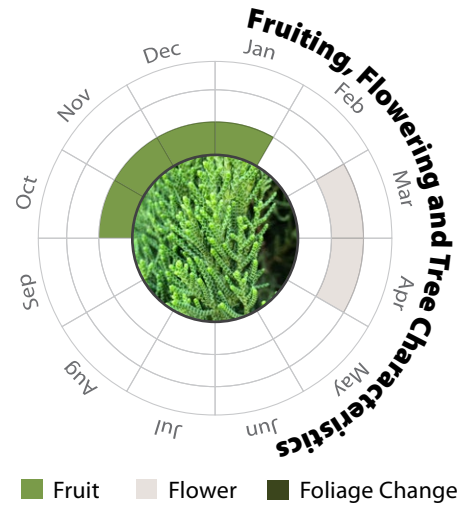

Juniperus chinensis 'Kaizuka'

龍柏

Recommended Street Types

A¹/₂ B¹/₂ C¹/₂ D¹/₂ E¹/₂ F¹/₂ G¹/₂

General Information

Native Exotic Evergreen Deciduous Partial Shade Full Sun

Family: CUPRESSACEAE **Heat Tolerance:** Moderate
Special Properties : Dense foliage can be sculpted into topiaries; Attracts birds

Flowers

Fruits

- Propagation to Seedling
- Sapling to Semi-mature
- Mature
- Senescence

Feature

Ecological Value Ornamental Shade Cast

Special Maintenance Requirements

- Foliage may cause skin irritation

Tolerance