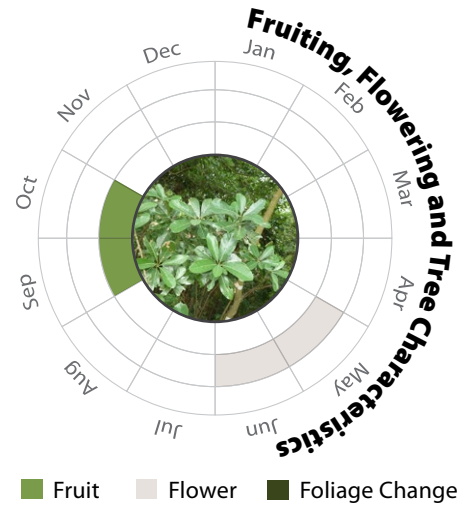

Litsea glutinosa
潺槁樹

Recommended Street Types

General Information

Native Exotic Evergreen Deciduous Partial Shade Full Sun

Family: LAURACEAE Heat Tolerance: Moderate
Special Properties : Flower nectar and fruits attractive to wildlife

Flowers

- Propagation to Seedling
- Sapling to Semi-mature
- Mature
- Senescence

Feature

Ecological Value: H, M, L
Ornamental: H, M, L
Shade Cast: H, M, L

Special Maintenance Requirements

- No Special Maintenance Requirements