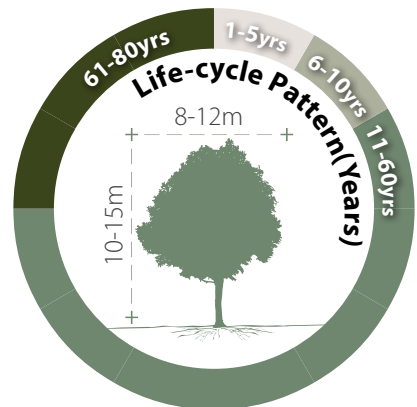

Litsea glutinosa
潺槁樹

Recommended Street Types

General Information

Native Exotic Evergreen Deciduous Partial Shade Full Sun

Family: LAURACEAE Heat Tolerance: Moderate
Special Properties : Flower nectar and fruits attractive to wildlife

Flowers

- Propagation to Seedling
- Sapling to Semi-mature
- Mature
- Senescence

Feature

Ecological Value: H, M, L
Ornamental: H, M, L
Shade Cast: H, M, L

Special Maintenance Requirements

- No Special Maintenance Requirements