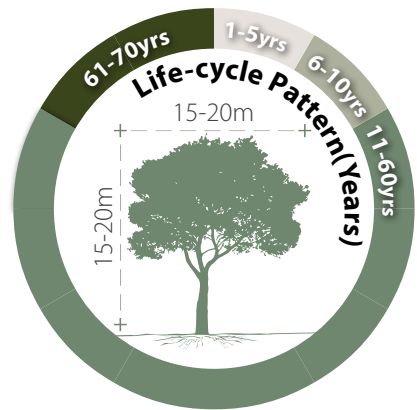

Ilex rotunda var. *microcarpa*
小果鐵冬青

Recommended Street Types

A¹/₂ B¹/₂ C¹/₂ D¹/₂ E¹/₂ F¹/₂ G¹/₂

General Information

Native Exotic Evergreen Deciduous Partial Shade Full Sun

Family: AQUIFOLIACEAE Heat Tolerance: Moderate

Special Properties : Fruits attractive to wildlife

Flowers

Fruits

- Propagation to Seedling
- Sapling to Semi-mature
- Mature
- Senescence

Feature

Ecological Value: H, M, L
Ornamental: H, M, L
Shade Cast: H, M, L