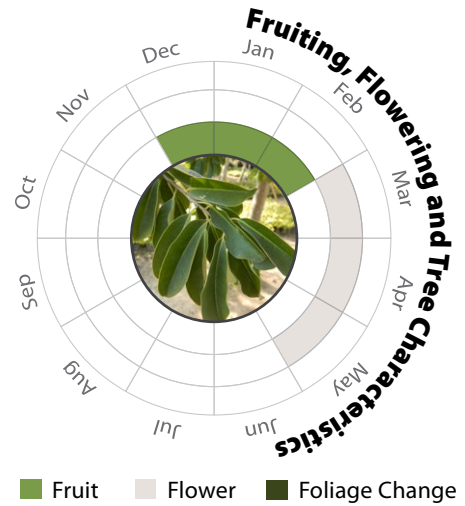

Ilex rotunda var. *microcarpa*
小果鐵冬青

Recommended Street Types

A¹/₂ B¹/₂ C¹/₂ D¹/₂ E¹/₂ F¹/₂ G¹/₂

General Information

Native Exotic Evergreen Deciduous Partial Shade Full Sun

Family: AQUIFOLIACEAE Heat Tolerance: Moderate

Special Properties : Fruits attractive to wildlife

Flowers

Fruits

- Propagation to Seedling
- Sapling to Semi-mature
- Mature
- Senescence

Feature

Ecological Value: H, M, L
Ornamental: H, M, L
Shade Cast: H, M, L