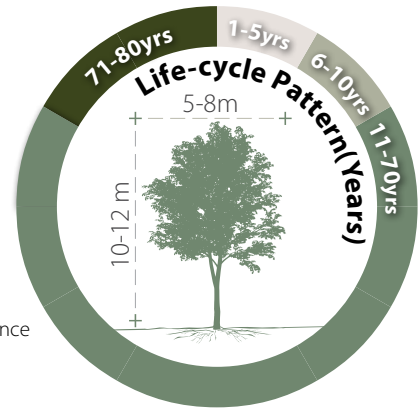

Michelia champaca
黃蘭

Recommended Street Types

General Information

Native Exotic Evergreen Deciduous Partial Shade Full Sun

Family: MAGNOLIACEAE **Heat Tolerance:** Moderate
Special Properties : Larval foodplants of butterflies; Fragrant flowers, Roosting site; Dense foliage

Flowers

Fruits

- Propagation to Seedling
- Sapling to Semi-mature
- Mature
- Senescence

Feature

Ecological Value	Ornamental	Shade Cast

Special Maintenance Requirements

- Formative pruning is recommended
- Tree crown may require annual maintenance