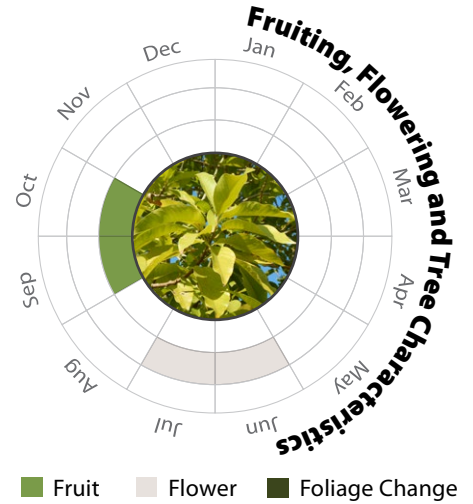

Michelia champaca
黃蘭

Recommended Street Types

General Information

Native Exotic Evergreen Deciduous Partial Shade Full Sun

Family: MAGNOLIACEAE **Heat Tolerance:** Moderate
Special Properties : Larval foodplants of butterflies; Fragrant flowers, Roosting site; Dense foliage

Flowers

Fruits

- Propagation to Seedling
- Sapling to Semi-mature
- Mature
- Senescence

Feature

Ecological Value	Ornamental	Shade Cast

Special Maintenance Requirements

- Formative pruning is recommended
- Tree crown may require annual maintenance