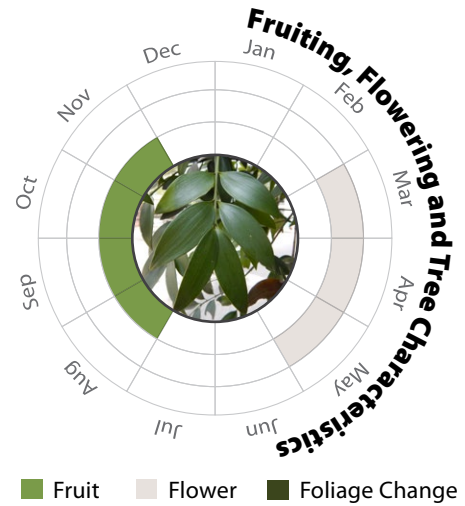

Nageia nagi

竹柏

Recommended Street Types

General Information

Native Exotic Evergreen Deciduous Partial Shade Full Sun

Family: **PODOCARPACEAE** Heat Tolerance: High
 Special Properties : Dense foliage; relatively shade tolerant

Fruits

- Propagation to Seedling
- Sapling to Semi-mature
- Mature
- Senescence

Feature

Ecological Value	Ornamental	Shade Cast

Special Maintenance Requirements

- No Special Maintenance Requirements

Tolerance