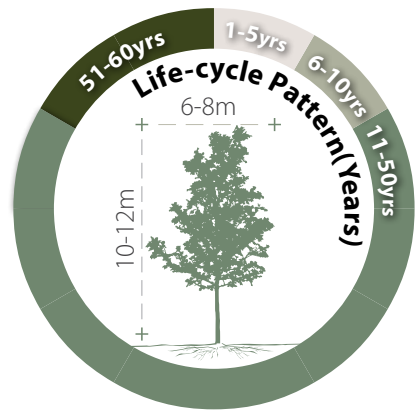

Nageia nagi

竹柏

Recommended Street Types

General Information

Native Exotic Evergreen Deciduous Partial Shade Full Sun

Family: **PODOCARPACEAE** Heat Tolerance: High
 Special Properties : Dense foliage; relatively shade tolerant

Fruits

- Propagation to Seedling
- Sapling to Semi-mature
- Mature
- Senescence

Feature

Ecological Value	Ornamental	Shade Cast

Special Maintenance Requirements

- No Special Maintenance Requirements

Tolerance

<p>Drought</p> <p>Low Moderate High</p>	<p>Roadside Pollution</p> <p>Low Moderate High</p>	<p>Soil Compaction</p> <p>Low Moderate High</p>
<p>Waterlogging</p> <p>Low Moderate High</p>	<p>Pest & Disease Resistance</p> <p>Low Moderate High</p>	<p>Root System</p> <p>Aggressive Moderate Manageable</p>
<p>Wind</p> <p>Low Moderate High</p>	<p>Pruning</p> <p>Low Moderate High</p>	<p>Soil Volume</p> <p>Large Medium Small</p> <p>pH of Soil</p> <p>Adaptability</p>