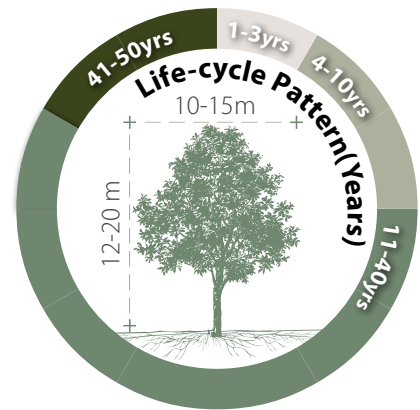

### General Information

Native  Exotic  Evergreen  Deciduous  Partial Shade  Full Sun

Family: SAPOTACEAE Heat Tolerance: Moderate

Special Properties : Dense foliage

Flowers

Tree Bark

- Propagation to Seedling
- Sapling to Semi-mature
- Mature
- Senescence