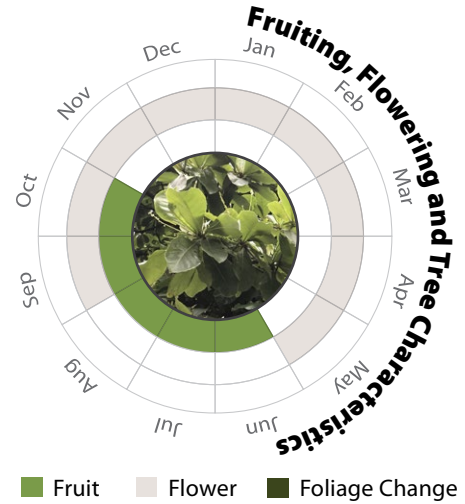

### General Information

Native  Exotic  Evergreen  Deciduous  Partial Shade  Full Sun

Family: SAPOTACEAE Heat Tolerance: Moderate

Special Properties : Dense foliage

Flowers

Tree Bark

- Propagation to Seedling
- Sapling to Semi-mature
- Mature
- Senescence

### Feature

	H M L		H M L		H M L
Ecological Value		Ornamental		Shade Cast	