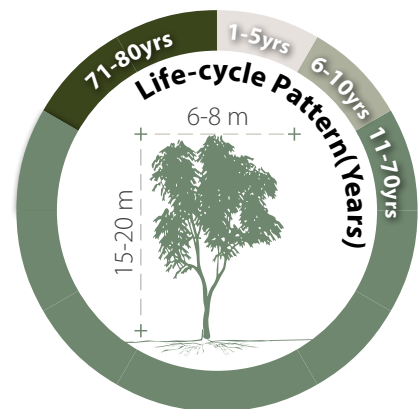

Peltophorum tonkinense

銀珠

Recommended Street Types

General Information

Native Exotic Evergreen Deciduous Partial Shade Full Sun

Family: CAESALPINIACEAE Heat Tolerance: Moderate

Special Properties : Glossy leaves; Yellow flowers

Dense foliage

Fruits

- Propagation to Seedling
- Sapling to Semi-mature
- Mature
- Senescence

Feature

H M L	H M L	H M L

Special Maintenance Requirements

- Moderate maintenance manageability

Tolerance

<h3>Drought</h3> <p>Low Moderate High</p>	<h3>Roadside Pollution</h3> <p>Low Moderate High</p>	<h3>Soil Compaction</h3> <p>Low Moderate High</p>
<h3>Waterlogging</h3> <p>Low Moderate High</p>	<h3>Pest & Disease Resistance</h3> <p>Low Moderate High</p>	<h3>Root System</h3> <p>Aggressive Moderate Manageable</p>
<h3>Wind</h3> <p>Low Moderate High</p>	<h3>Pruning</h3> <p>Low Moderate High</p>	<h3>Soil Volume</h3> <p>Large Medium Small</p>
		<h3>pH of Soil</h3> <p>Adaptability</p>