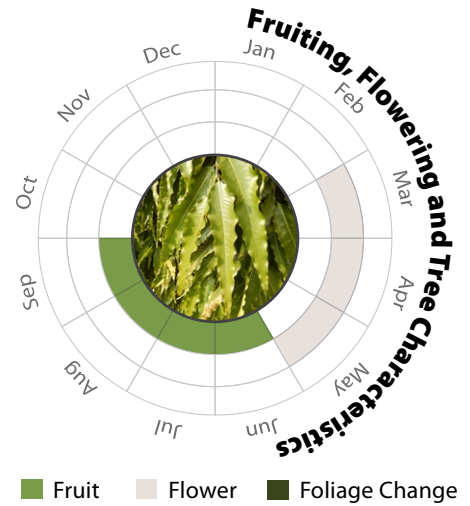

Polyalthia longifolia
長葉暗羅

Recommended Street Types

General Information

Native Exotic Evergreen Deciduous Partial Shade Full Sun

Family: ANNONACEAE **Heat Tolerance:** High
Special Properties : Dense foliage; Fruits attractive to wildlife

- Propagation to Seedling
- Sapling to Semi-mature
- Mature
- Senescence

Feature

Ecological Value	Ornamental	Shade Cast

Special Maintenance Requirements

- No Special Maintenance Requirements

Tolerance

<p>Drought</p> <p>Low Moderate High</p>	<p>Roadside Pollution</p> <p>Low Moderate High</p>	<p>Soil Compaction</p> <p>Low Moderate High</p>
<p>Waterlogging</p> <p>Low Moderate High</p>	<p>Pest & Disease Resistance</p> <p>Low Moderate High</p>	<p>Root System</p> <p>Aggressive Moderate Manageable</p>
<p>Wind</p> <p>Low Moderate High</p>	<p>Pruning</p> <p>Low Moderate High</p>	<p>Soil Volume</p> <p>Large Medium Small</p> <p>pH of Soil</p> <p>Adaptability</p>