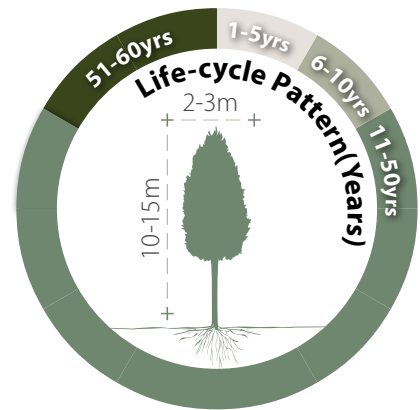

Polyalthia longifolia
長葉暗羅

Recommended Street Types

General Information

Native Exotic Evergreen Deciduous Partial Shade Full Sun

Family: ANNONACEAE **Heat Tolerance:** High
Special Properties : Dense foliage; Fruits attractive to wildlife

- Propagation to Seedling
- Sapling to Semi-mature
- Mature
- Senescence

Feature

Ecological Value	Ornamental	Shade Cast

Special Maintenance Requirements

- No Special Maintenance Requirements

Tolerance

<p>Drought</p> <p>Low Moderate High</p>	<p>Roadside Pollution</p> <p>Low Moderate High</p>	<p>Soil Compaction</p> <p>Low Moderate High</p>
<p>Waterlogging</p> <p>Low Moderate High</p>	<p>Pest & Disease Resistance</p> <p>Low Moderate High</p>	<p>Root System</p> <p>Aggressive Moderate Manageable</p>
<p>Wind</p> <p>Low Moderate High</p>	<p>Pruning</p> <p>Low Moderate High</p>	<p>Soil Volume</p> <p>Large Medium Small</p> <p>pH of Soil</p> <p>Adaptability</p>