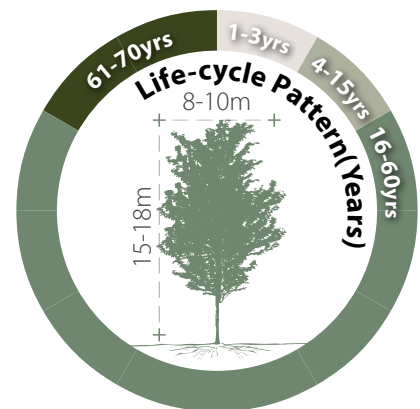

Pterospermum heterophyllum

翻白葉樹

Recommended Street Types

General Information

Native Exotic Evergreen Deciduous Partial Shade Full Sun

Family: STERCULIACEAE

Heat Tolerance: Moderate

Special Properties : Distinctive white colour on abaxial surface of leaf

Fruits

- Propagation to Seedling
- Sapling to Semi-mature
- Mature
- Senescence

Feature

Ecological Value

Ornamental

Shade Cast

Special Maintenance Requirements

- Moderate maintenance manageability