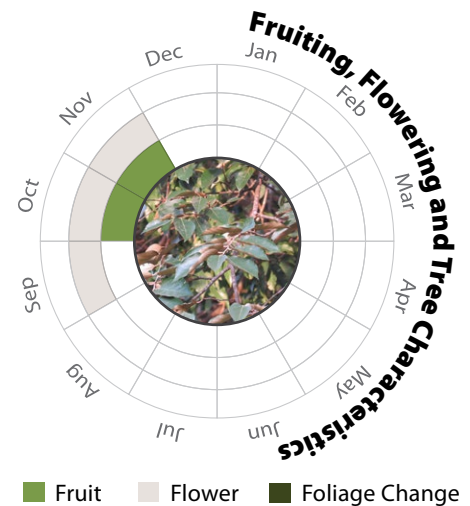

Pterospermum heterophyllum

翻白葉樹

Recommended Street Types

General Information

Native Exotic Evergreen Deciduous Partial Shade Full Sun

Family: STERCULIACEAE

Heat Tolerance: Moderate

Special Properties : Distinctive white colour on abaxial surface of leaf

Fruits

- Propagation to Seedling
- Sapling to Semi-mature
- Mature
- Senescence

Feature

Ecological Value

Ornamental

Shade Cast

Special Maintenance Requirements

- Moderate maintenance manageability