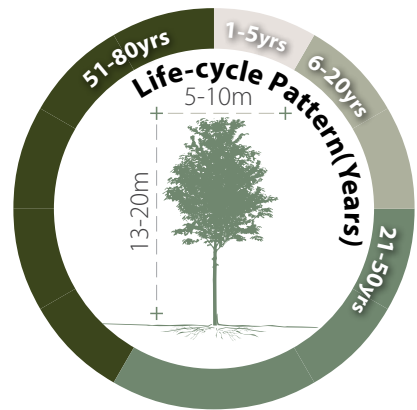

- Propagation to Seedling
- Sapling to Semi-mature
- Mature
- Senescence

**Feature**

Ecological Value Ornamental Shade Cast

**Special Maintenance Requirements**

- No Special Maintenance Requirements

**Tolerance**

**Drought** Low Moderate High

**Waterlogging** Low Moderate High

**Wind** Low Moderate High

**Roadside Pollution** Low Moderate High

**Pest & Disease Resistance** Low Moderate High

**Pruning** Low Moderate High