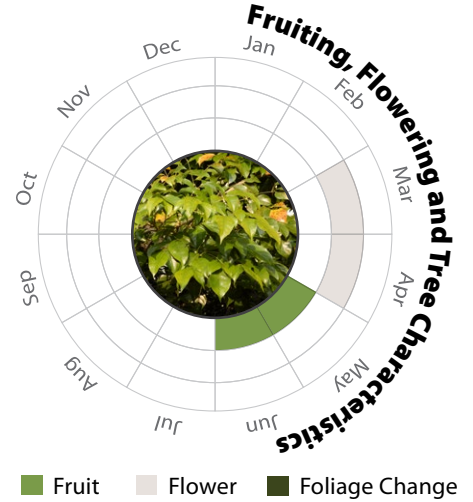

**Radermachera hainanensis**  
海南菜豆樹

Recommended Street Types

**General Information**

Native Exotic Evergreen Deciduous Partial Shade Full Sun

**Family:** BIGNONIACEAE **Heat Tolerance:** High  
**Special Properties :** Glossy ornamental leaves and fragrant apricot coloured flowers; Flower nectar attractive to wildlife

- Propagation to Seedling
- Sapling to Semi-mature
- Mature
- Senescence

**Feature**

Ecological Value Ornamental Shade Cast

**Special Maintenance Requirements**

- No Special Maintenance Requirements

**Tolerance**