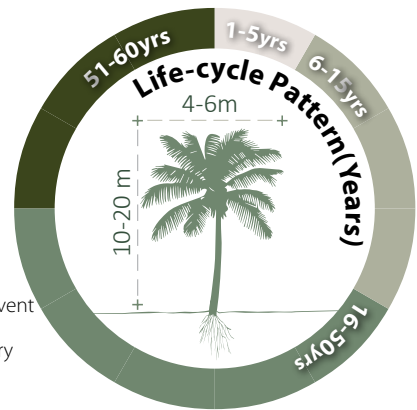

Wodyetia bifurcata
狐尾椰子

Recommended Street Types

General Information

Native Exotic Evergreen Deciduous Partial Shade Full Sun

Family: ARECACEAE **Heat Tolerance:** Moderate
Special Properties : Foxtail-like fronds; Attractive red fruits

Flowers

Fruits

- Propagation to Seedling
- Sapling to Semi-mature
- Mature
- Senescence

Feature

	H M L		H M L		H M L
Ecological Value		Ornamental		Shade Cast	

Special Maintenance Requirements

- Monitoring of old leaves is needed to prevent injury from falling leaves
- Irrigation is recommended in extended dry periods