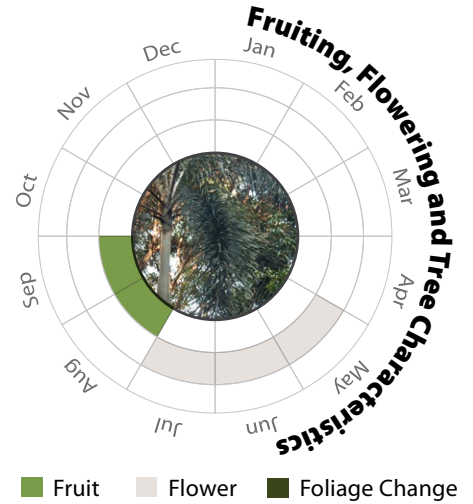

Wodyetia bifurcata
狐尾椰子

Recommended Street Types

General Information

Native Exotic Evergreen Deciduous Partial Shade Full Sun

Family: ARECACEAE **Heat Tolerance:** Moderate
Special Properties : Foxtail-like fronds; Attractive red fruits

Flowers

Fruits

- Propagation to Seedling
- Sapling to Semi-mature
- Mature
- Senescence

Feature

	H M L		H M L		H M L
Ecological Value		Ornamental		Shade Cast	

Special Maintenance Requirements

- Monitoring of old leaves is needed to prevent injury from falling leaves
- Irrigation is recommended in extended dry periods