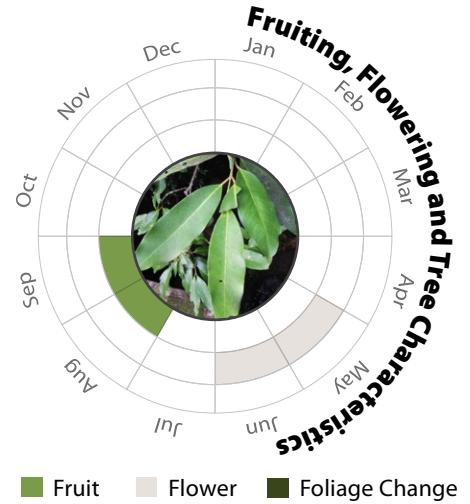

*Cleistocalyx nervosum*  
水翁

Recommended Street Types

**General Information**

Native	Exotic	Evergreen	Deciduous	Partial Shade	Full Sun
--------	--------	-----------	-----------	---------------	----------

Family: MYRTACEAE

Heat Tolerance: Moderate

Special Properties : Fruits, seeds and flower nectar are attractive to wildlife

Flowers

- Propagation to Seedling
- Sapling to Semi-mature
- Mature
- Senescence

**Feature**