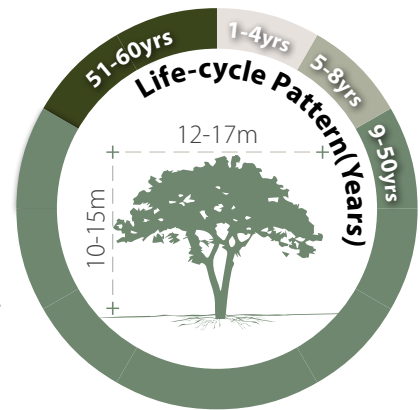

Family: MYRTACEAE

Heat Tolerance: Moderate

Special Properties : Fruits, seeds and flower nectar are attractive to wildlife

Flowers

- Propagation to Seedling
- Sapling to Semi-mature
- Mature
- Senescence

**Feature**

H M L	H M L	H M L
Ecological Value	Ornamental	Shade Cast

**Special Maintenance Requirements**

- Seed loses viability quickly and should be sown soon after harvesting
- Moderate maintenance manageability