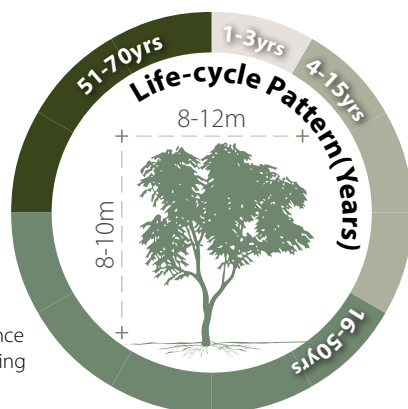

Senna spectabilis

美麗決明, 美洲槐

Recommended Street Types

A ¹/₂ B ¹/₂ C ¹/₂ D ¹/₂ E ¹/₂ F ¹/₂ G ¹/₂

photos provided by AFCD

General Information

Native Exotic Evergreen Deciduous Partial Shade Full Sun

Family: CAESALPINIACEAE Heat Tolerance: Moderate
 Special Properties: Bright yellow flowers; Dense foliage

Flowers

Legend: Fruit (Green), Flower (Light Green), Foliage Change (Dark Green)

All photos provided by AFCD

- Propagation to Seedling
- Sapling to Semi-mature
- Mature
- Senescence

Feature

Ecological Value Ornamental Shade Cast