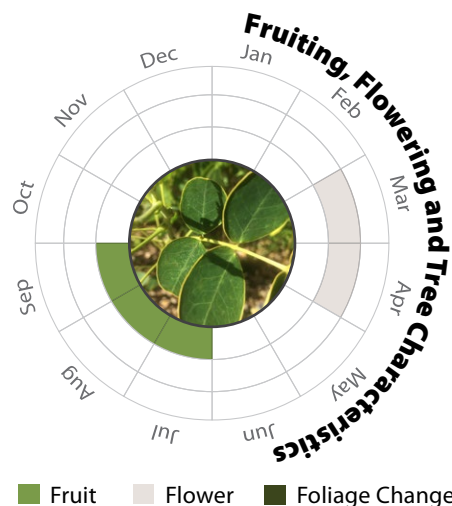

Senna spectabilis

美麗決明, 美洲槐

Recommended Street Types

A ¹/₂ B ¹/₂ C ¹/₂ D ¹/₂ E ¹/₂ F ¹/₂ G ¹/₂

photos provided by AFCD

General Information

Native Exotic Evergreen Deciduous Partial Shade Full Sun

Family: CAESALPINIACEAE Heat Tolerance: Moderate
 Special Properties: Bright yellow flowers; Dense foliage

Flowers

Legend: Fruit (Green), Flower (Light Green), Foliage Change (Dark Green)

All photos provided by AFCD

- Propagation to Seedling
- Sapling to Semi-mature
- Mature
- Senescence

Feature

Ecological Value Ornamental Shade Cast