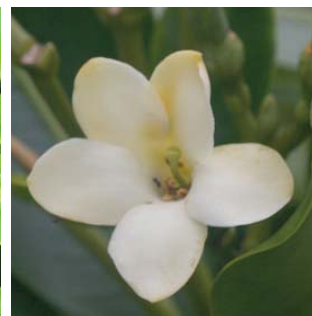

灌溉要求 Irrigation Demand

肥料要求 Fertilising Demand

修剪要求 Pruning Demand

特點 Features

帶有光澤的綠葉
Glossy green leaves

白色漏斗狀的花
White funnel-shaped flower