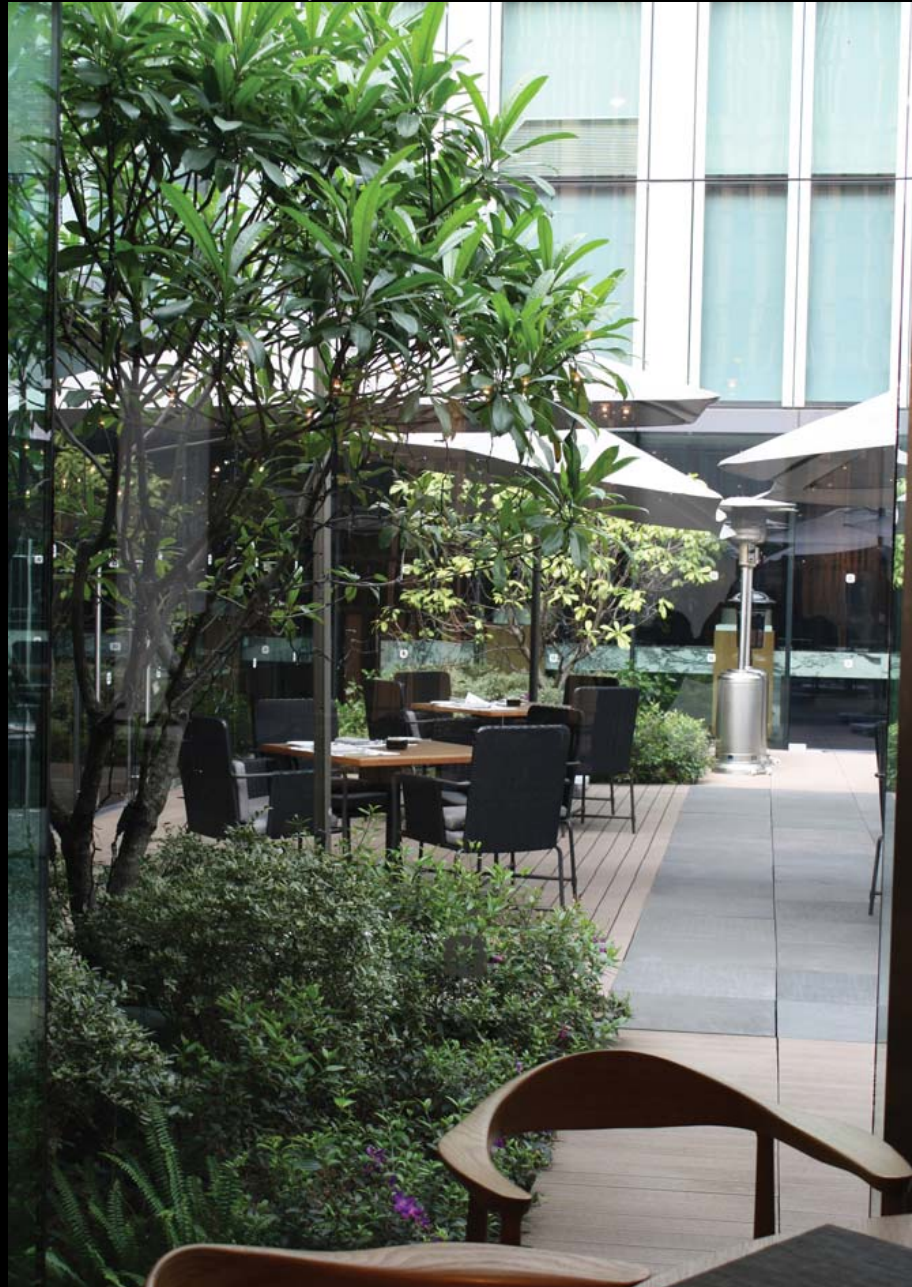

INTERIOR GREEN WALL AT HOTEL MAIN ENTRANCE LOBBY

- Inspired by the hilly topography of Hong Kong.
- A piece of 'artwork' in gallery
- One of the largest interior green wall in Asia
- About 15m high and 30 m long housed within a 3 sided glass box atrium
- The selected plants are located on a vertical gradient in accordance to their natural habitat.

Green roof at top roof of staff quarter 員工宿舍綠化屋頂

ROOF TERRACES

Soft landscaping custom-designed to suit user requirements and spatial design concept of respective areas

- Landscape Courtyard at 2/F - inserted within a restaurant to provide internal greenery view
- 9/F Swimming Pool Deck

Landscape courtyard at 2/F restaurant 二樓餐廳庭院

Pool side landscape deck 池畔綠化平台