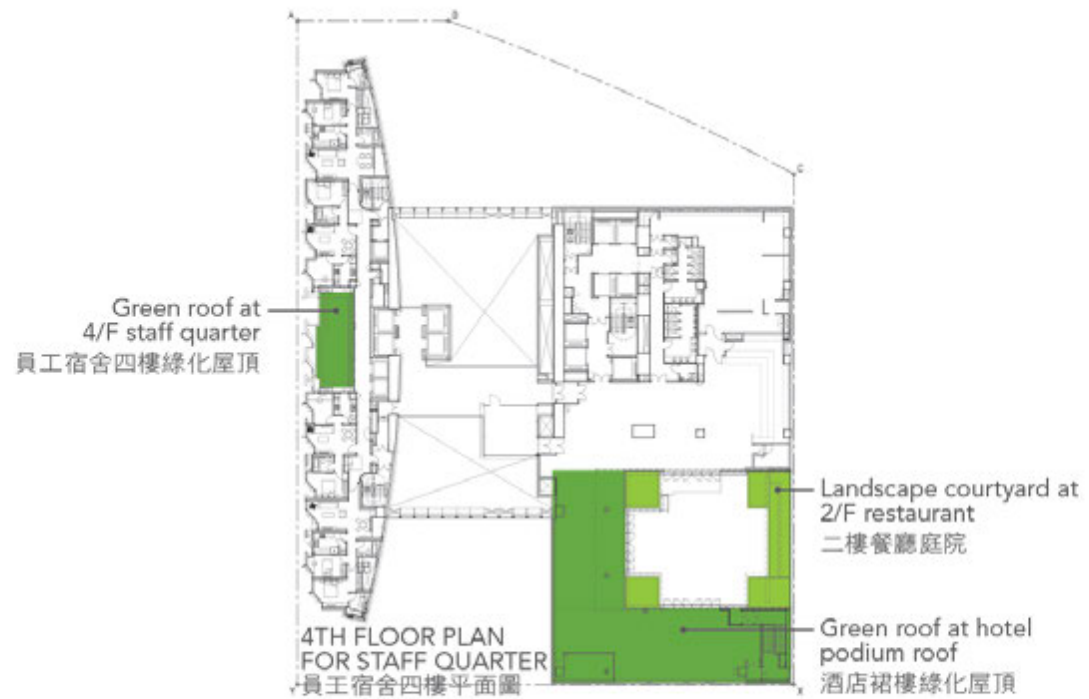

OBJECTIVE

- An Exemplar of sustainability design and innovative green architecture for the industry.

SECTION 剖面圖

Interior green wall in
hotel entrance lobby
酒店大堂內綠化牆

GROUND FLOOR PLAN 地下平面圖

Green wall at typical lift lobby
of staff quarter
員工宿舍標準大堂綠化牆

5TH & 6TH FLOOR PLAN
FOR STAFF QUARTER
員工宿舍五至六樓平面圖

3RD FLOOR PLAN 三樓平面圖

9TH FLOOR PLAN 九樓平面圖

GREEN WALL

- Interior Green Wall at Hotel Main Entrance
- Exterior Green Wall at Staff Quarter Typical Lift Lobbies

INTERIOR GREEN WALL AT HOTEL MAIN ENTRANCE LOBBY

- Inspired by the hilly topography of Hong Kong.
- A piece of 'artwork' in gallery
- One of the largest interior green wall in Asia
- About 15m high and 30 m long housed within a 3 sided glass box atrium
- The selected plants are located on a vertical gradient in accordance to their natural habitat.