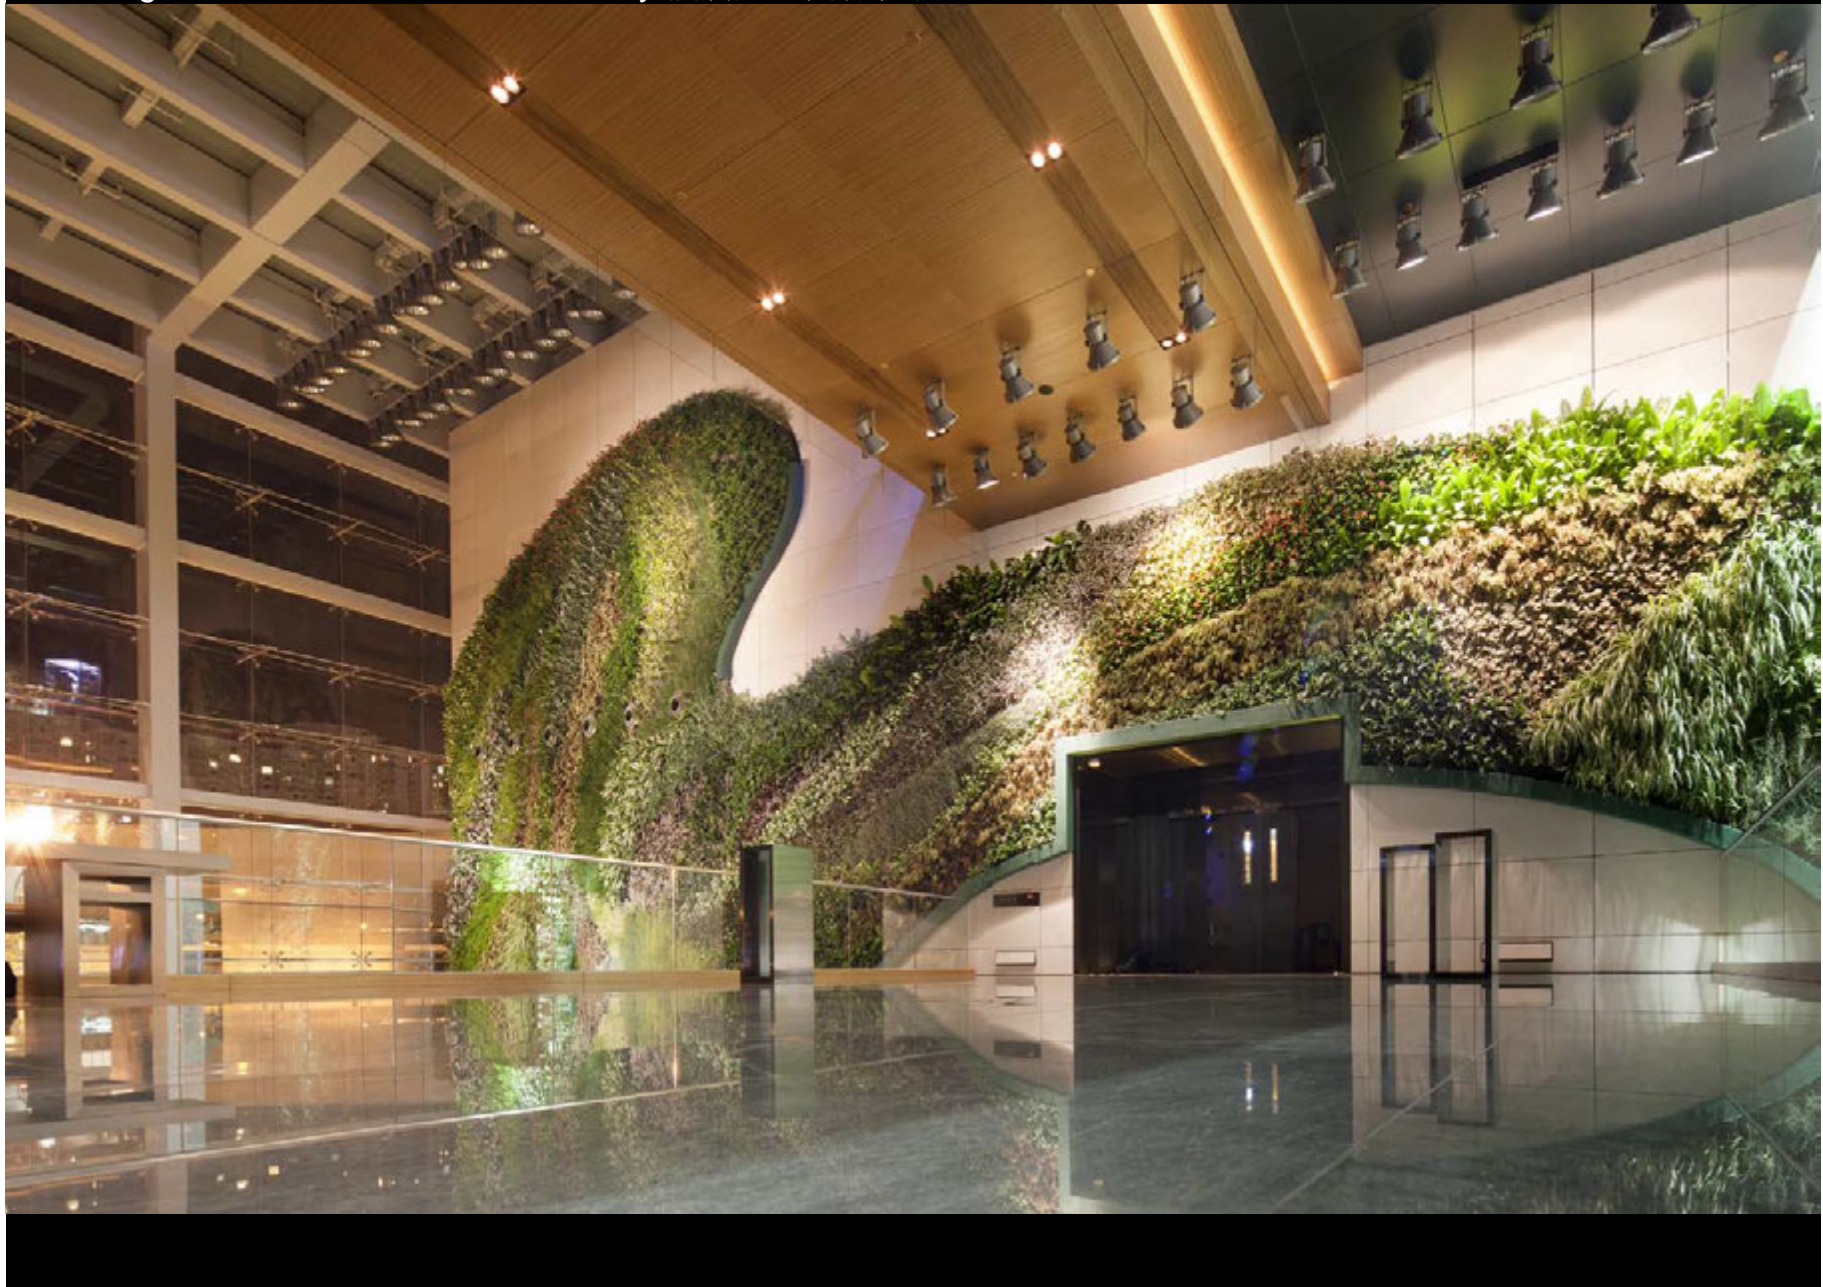

Interior green wall in hotel entrance lobby 酒店大堂內綠化牆