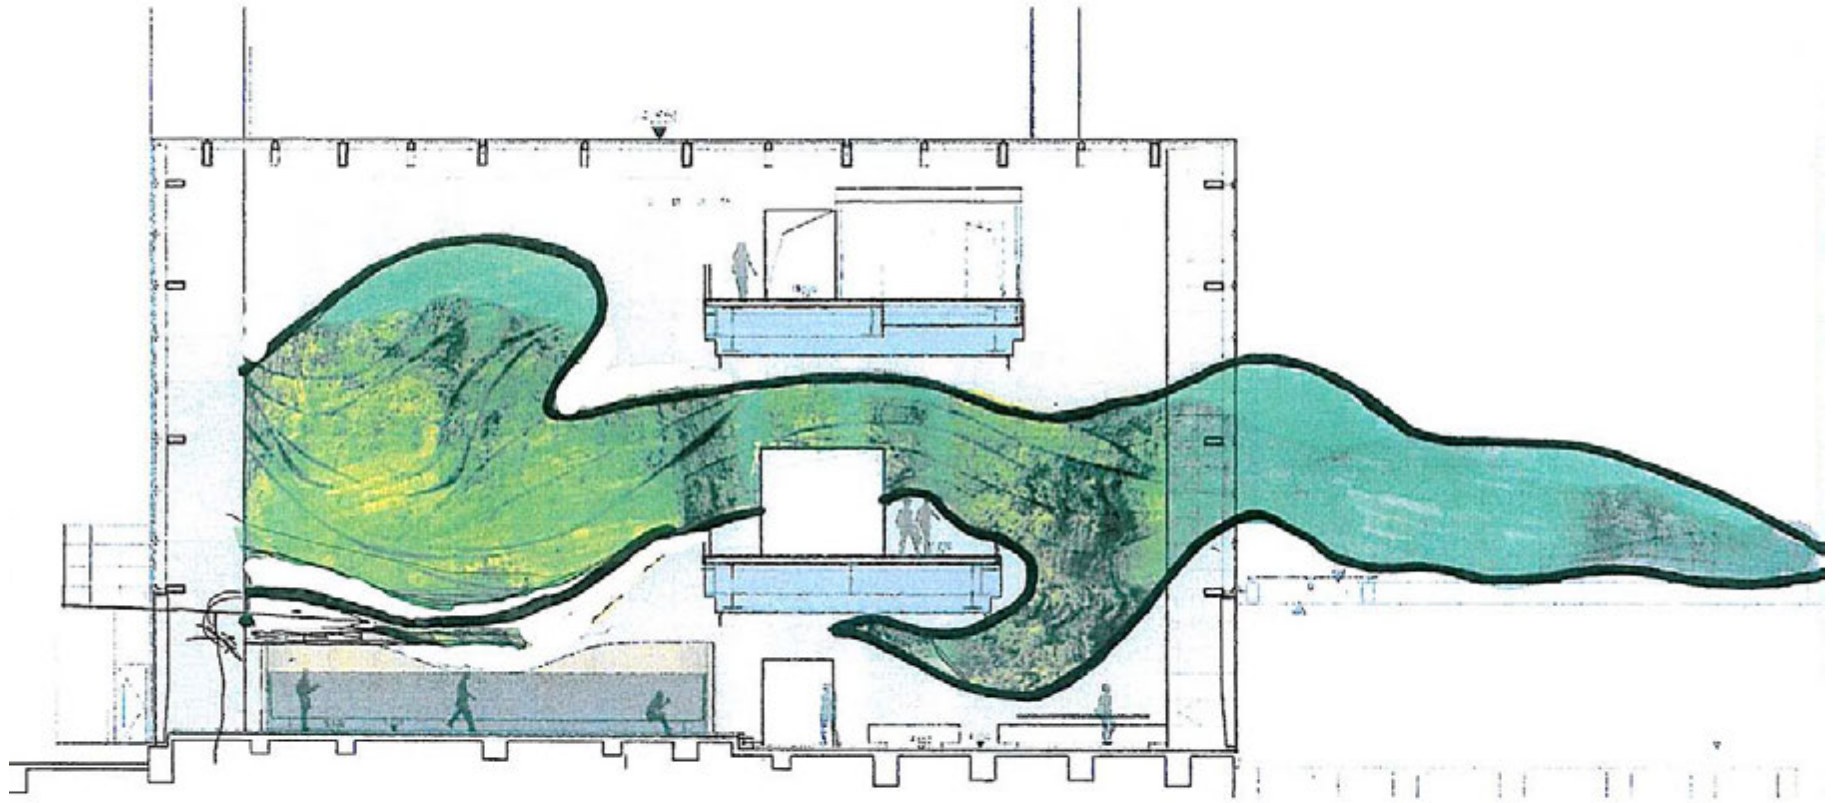

INTERIOR GREEN WALL AT HOTEL MAIN ENTRANCE LOBBY

- Inspired by the hilly topography of Hong Kong.
- A piece of 'artwork' in gallery
- One of the largest interior green wall in Asia
- About 15m high and 30 m long housed within a 3 sided glass box atrium
- The selected plants are located on a vertical gradient in accordance to their natural habitat.

Interior green wall in hotel entrance lobby 酒店大堂內綠化牆

Interior green wall in hotel entrance lobby 酒店大堂內綠化牆

Interior green wall in hotel entrance lobby 酒店大堂內綠化牆

Design Sketch 設計草圖

vertical green plant pattern 垂直綠化植物分佈圖