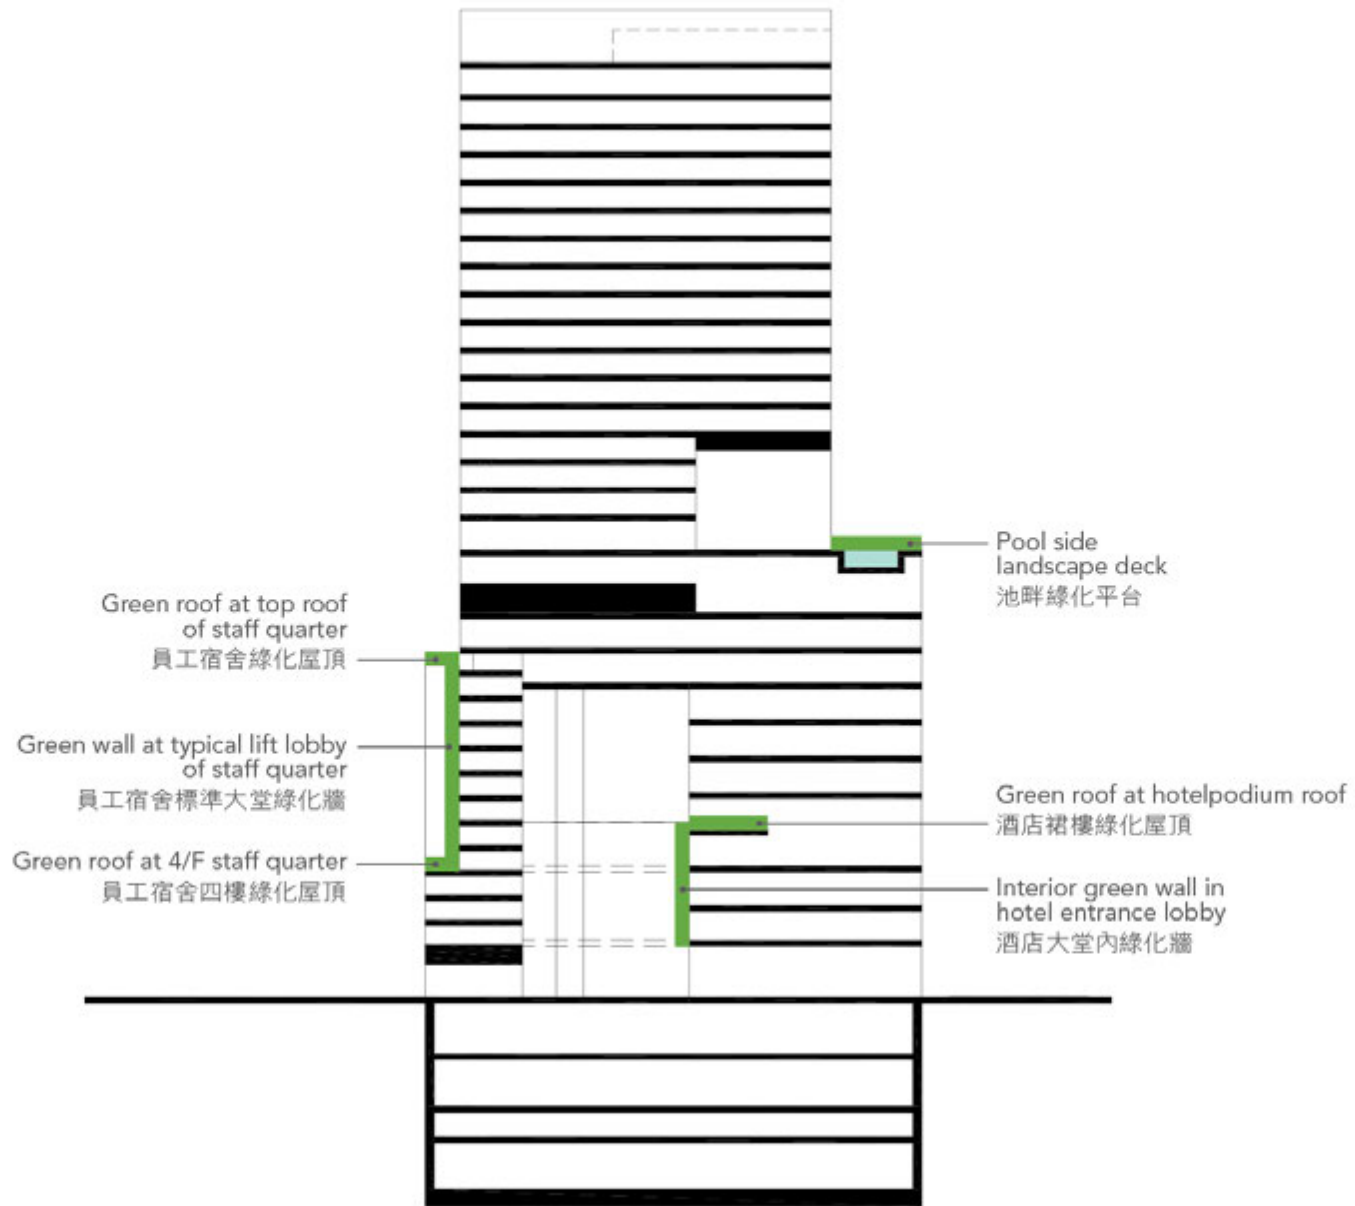

BACKGROUND

- 3 components in ONE complex
 - Hotel
 - School (School of Hotel and Tourism Management - SHTM)
 - Staff Quarter
- Provide various types of green features fully integrated with the architectural concept of each individual space.

OBJECTIVE

- An Exemplar of sustainability design and innovative green architecture for the industry.

SECTION 剖面圖

Interior green wall in
hotel entrance lobby
酒店大堂內綠化牆

GROUND FLOOR PLAN 地下平面圖

Green wall at typical lift lobby
of staff quarter
員工宿舍標準大堂綠化牆

INTERIOR GREEN WALL AT HOTEL MAIN ENTRANCE LOBBY

- Inspired by the hilly topography of Hong Kong.
- A piece of 'artwork' in gallery
- One of the largest interior green wall in Asia
- About 15m high and 30 m long housed within a 3 sided glass box atrium
- The selected plants are located on a vertical gradient in accordance to their natural habitat.