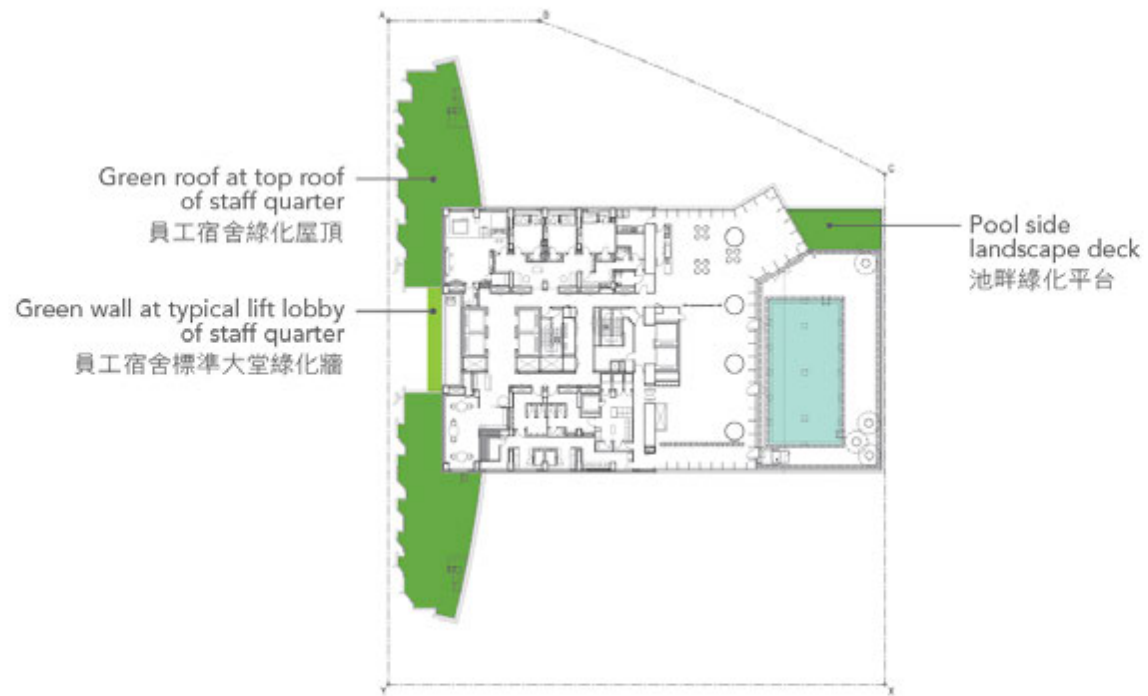

BACKGROUND

- 3 components in ONE complex
 - Hotel
 - School (School of Hotel and Tourism Management - SHTM)
 - Staff Quarter
- Provide various types of green features fully integrated with the architectural concept of each individual space.

OBJECTIVE

- An Exemplar of sustainability design and innovative green architecture for the industry.

SECTION 剖面圖

Interior green wall in
hotel entrance lobby
酒店大堂內綠化牆

GROUND FLOOR PLAN 地下平面圖

Green wall at typical lift lobby
of staff quarter
員工宿舍標準大堂綠化牆

5TH & 6TH FLOOR PLAN
FOR STAFF QUARTER
員工宿舍五至六樓平面圖

3RD FLOOR PLAN 三樓平面圖

9TH FLOOR PLAN 九樓平面圖

GREEN WALL

- Interior Green Wall at Hotel Main Entrance
- Exterior Green Wall at Staff Quarter Typical Lift Lobbies

INTERIOR GREEN WALL AT HOTEL MAIN ENTRANCE LOBBY

- Inspired by the hilly topography of Hong Kong.
- A piece of 'artwork' in gallery
- One of the largest interior green wall in Asia
- About 15m high and 30 m long housed within a 3 sided glass box atrium
- The selected plants are located on a vertical gradient in accordance to their natural habitat.