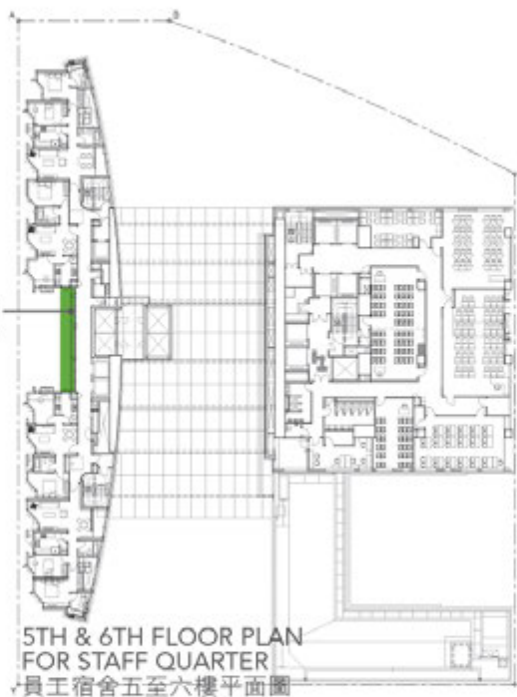

OBJECTIVE

- An Exemplar of sustainability design and innovative green architecture for the industry.

SECTION 剖面圖

Interior green wall in
hotel entrance lobby
酒店大堂內綠化牆

GROUND FLOOR PLAN 地下平面圖

Green wall at typical lift lobby
of staff quarter
員工宿舍標準大堂綠化牆

5TH & 6TH FLOOR PLAN
FOR STAFF QUARTER
員工宿舍五至六樓平面圖

3RD FLOOR PLAN 三樓平面圖

9TH FLOOR PLAN 九樓平面圖

GREEN WALL

- Interior Green Wall at Hotel Main Entrance
- Exterior Green Wall at Staff Quarter Typical Lift Lobbies

INTERIOR GREEN WALL AT HOTEL MAIN ENTRANCE LOBBY

- Inspired by the hilly topography of Hong Kong.
- A piece of 'artwork' in gallery
- One of the largest interior green wall in Asia
- About 15m high and 30 m long housed within a 3 sided glass box atrium
- The selected plants are located on a vertical gradient in accordance to their natural habitat.