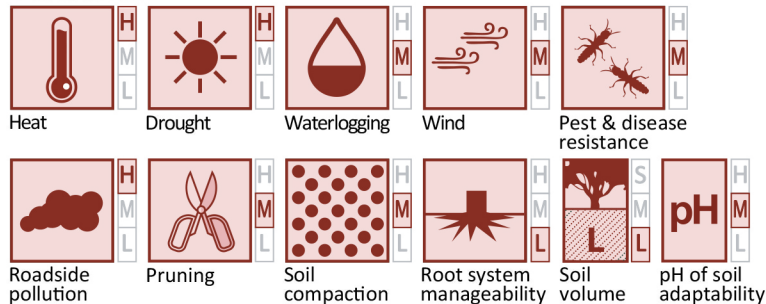

Grevillea robusta

銀樺

Flowers

Foliage

Tree Bark

General Information

Native **Exotic** **Evergreen** Deciduous Partial Shade **Full Sun**

Family: PROTEACEAE

Special Properties: Flowers are pollinated by birds, bees and squirrels which feed on their nectar

Special Maintenance Requirements:
No special maintenance requirements

Feature

Tolerance

* Photos of flowers and foliage provided by ArchSD