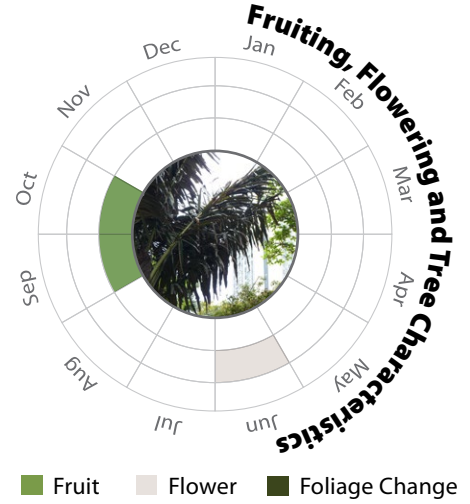

Arenga pinnata

砂糖椰子, 枳榔

Recommended Street Types

General Information

Native	Exotic	Evergreen	Deciduous	Partial Shade	Full Sun
--------	--------	-----------	-----------	---------------	----------

Family: ARECACEAE **Heat Tolerance:** Moderate
Special Properties : Fruits attractive to wildlife; Fruiting period should be 2-3 years after flowering period

- Propagation to Seedling
- Sapling to Semi-mature
- Mature
- Senescence

Feature

	H M L		H M L		H M L
Ecological Value		Ornamental		Shade Cast	

Special Maintenance Requirements

- No Special Maintenance Requirements