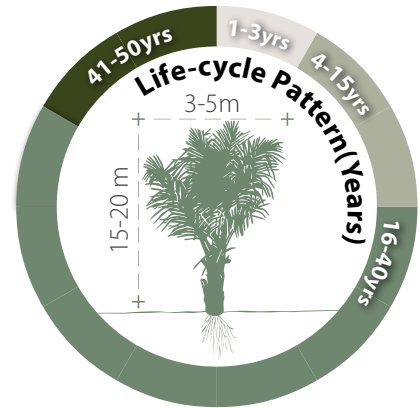

Arenga pinnata

砂糖椰子, 枳榔

Recommended Street Types

General Information

Native	Exotic	Evergreen	Deciduous	Partial Shade	Full Sun
--------	--------	-----------	-----------	---------------	----------

Family: ARECACEAE **Heat Tolerance:** Moderate
Special Properties : Fruits attractive to wildlife; Fruiting period should be 2-3 years after flowering period

- Propagation to Seedling
- Sapling to Semi-mature
- Mature
- Senescence

Feature

	H M L		H M L		H M L
Ecological Value		Ornamental		Shade Cast	

Special Maintenance Requirements

- No Special Maintenance Requirements