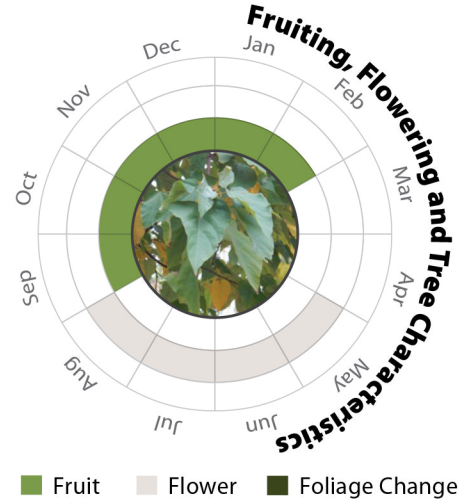

Bixa orellana
紅木

Recommended Street Types

A	1	B	1	C	1	D	1	E	1	F	1	G	1
	2		2		2		2		2		2		2

General Information

Native	Exotic	Evergreen	Deciduous	Partial Shade	Full Sun
--------	--------	-----------	-----------	---------------	----------

Family: BIXACEAE **Heat Tolerance:** High
Special Properties : Pink flowers; Red fruit;
 Flower nectar attractive to wildlife

Fruits

- Propagation to Seedling
- Sapling to Semi-mature
- Mature
- Senescence