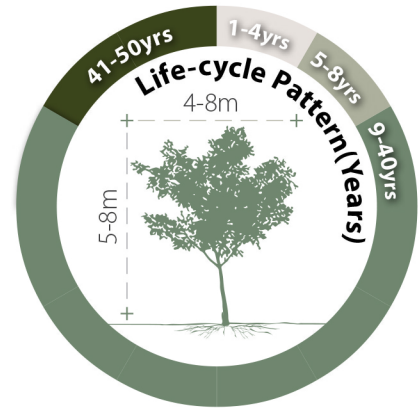

- Propagation to Seedling
- Sapling to Semi-mature
- Mature
- Senescence