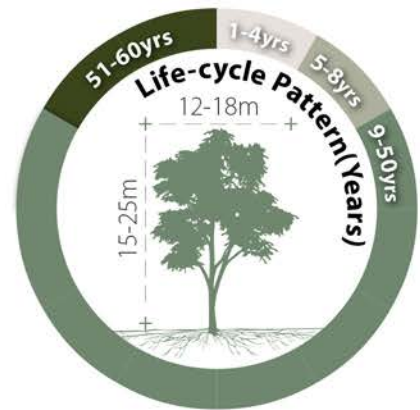

Chukrasia tabularis

麻楝

Recommended Street Types

General Information

Native Exotic Evergreen Deciduous Semi-Partial Shade Full Sun

Family: MELIACEAE Heat Tolerance: Moderate

Special Properties : Roosting site

Flower

Fruits

- Propagation to Seedling
- Sapling to Semi-mature
- Mature
- Senescence

Feature

Ecological Value	Ornamental	Shade Cast

Special Maintenance Requirements

- Moderate maintenance manageability
- Installation of root barriers or guides is recommended