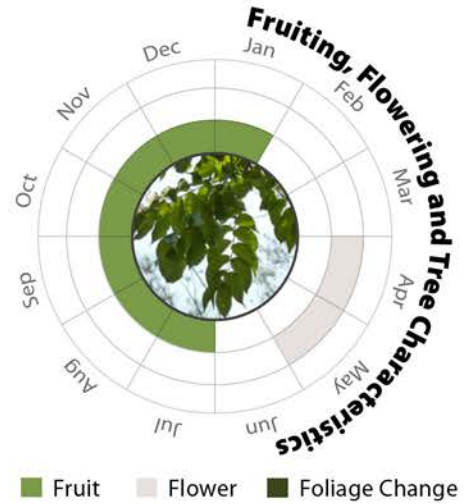

Chukrasia tabularis

麻楝

Recommended Street Types

General Information

Native Exotic Evergreen Deciduous Semi-Partial Shade Full Sun

Family: MELIACEAE Heat Tolerance: Moderate

Special Properties : Roosting site

Flower

Fruits

- Propagation to Seedling
- Sapling to Semi-mature
- Mature
- Senescence

Feature

Ecological Value	Ornamental	Shade Cast

Special Maintenance Requirements

- Moderate maintenance manageability
- Installation of root barriers or guides is recommended