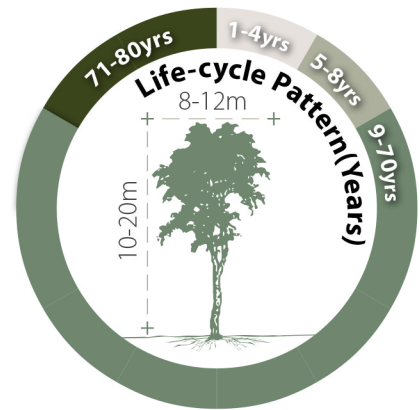

Cinnamomum parthenoxylon

黃樟

Recommended Street Types

General Information

Native	Exotic	Evergreen	Deciduous	Partial Shade	Full Sun
--------	--------	-----------	-----------	---------------	----------

Family: LAURACEAE Heat Tolerance: Moderate

Special Properties : Fruits are attractive to wildlife

Tree Bark

- Propagation to Seedling
- Sapling to Semi-mature
- Mature
- Senescence

Feature

	H M L		H M L		H M L
Ecological Value		Ornamental		Shade Cast	