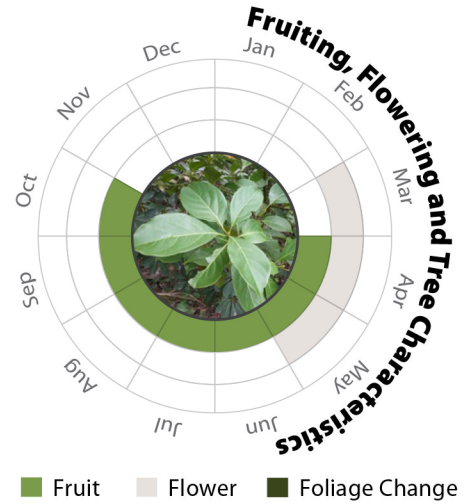

Cinnamomum parthenoxylon

黃樟

Recommended Street Types

General Information

Native	Exotic	Evergreen	Deciduous	Partial Shade	Full Sun
--------	--------	-----------	-----------	---------------	----------

Family: LAURACEAE Heat Tolerance: Moderate

Special Properties : Fruits are attractive to wildlife

Tree Bark

- Propagation to Seedling
- Sapling to Semi-mature
- Mature
- Senescence

Feature

	H M L		H M L		H M L
Ecological Value		Ornamental		Shade Cast	