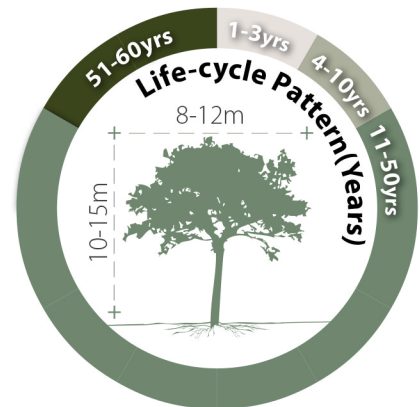

Crateva unilocularis

樹頭菜

Recommended Street Types

General Information

Native Exotic Evergreen Deciduous Partial Shade Full Sun

Family: CAPPARACEAE

Heat Tolerance: Moderate

Special Properties : White and yellow flowers; Fruits attractive to wildlife

Flowers

Tree Bark

- Propagation to Seedling
- Sapling to Semi-mature
- Mature
- Senescence

Feature

Ecological Value

Ornamental

Shade Cast

Special Maintenance Requirements

Root System

Aggressive Moderate Manageable

Soil Volume

Large Medium Small

pH of Soil

Adaptability