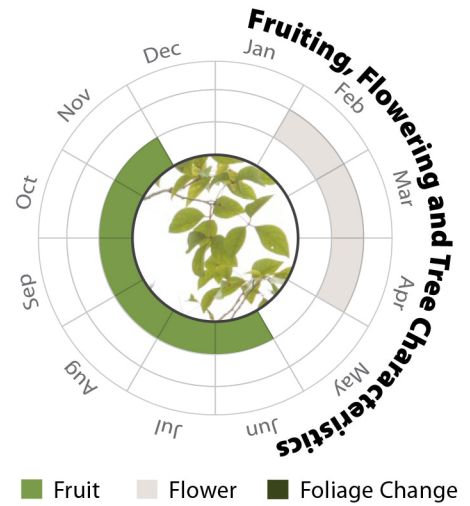

Crateva unilocularis

樹頭菜

Recommended Street Types

General Information

Native Exotic Evergreen Deciduous Partial Shade Full Sun

Family: CAPPARACEAE

Heat Tolerance: Moderate

Special Properties : White and yellow flowers; Fruits attractive to wildlife

Flowers

Tree Bark

- Propagation to Seedling
- Sapling to Semi-mature
- Mature
- Senescence

Feature

Ecological Value

Ornamental

Shade Cast

Special Maintenance Requirements