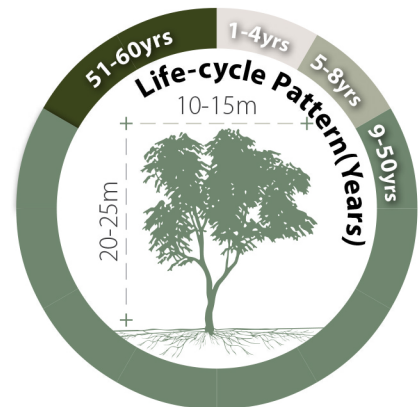

## General Information

Native  Exotic  Evergreen  Deciduous  Partial Shade  Full Sun

Family: ANACARDIACEAE Heat Tolerance: Moderate

Special Properties : Fruits attractive to wildlife

Fruits

Flowers

- Propagation to Seedling
- Sapling to Semi-mature
- Mature
- Senescence

## Feature

Ecological Value	Ornamental	Shade Cast