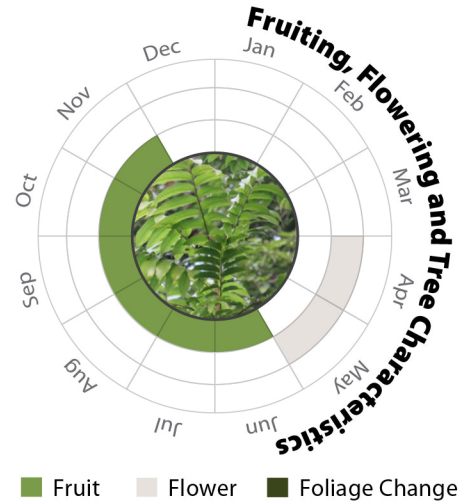

## General Information

Native  Exotic  Evergreen  Deciduous  Partial Shade  Full Sun

Family: ANACARDIACEAE Heat Tolerance: Moderate

Special Properties : Fruits attractive to wildlife

Fruits

Flowers

- Propagation to Seedling
- Sapling to Semi-mature
- Mature
- Senescence

## Feature

Ecological Value	Ornamental	Shade Cast