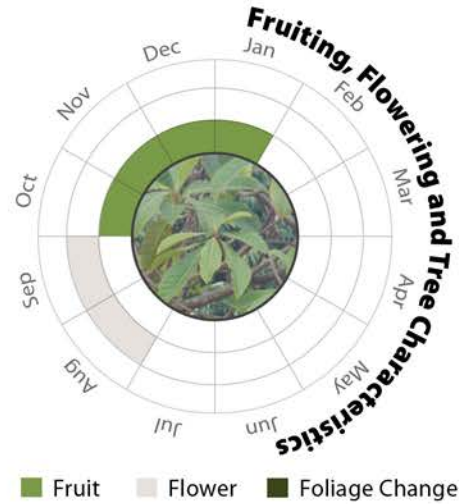

**Elaeocarpus apiculatus**  
長芒杜英, 尖葉杜英

Recommended Street Types

**General Information**

Native  Exotic  Evergreen  Deciduous  <sup>Semi</sup> Partial Shade  Full Sun

**Family:** ELAEOCARPACEAE

**Heat Tolerance:** Moderate

**Special Properties :** Crown naturally layered in symmetrical tiers; Fruits attractive to wildlife

Flowers

Fruits

- Propagation to Seedling
- Sapling to Semi-mature
- Mature
- Senescence

**Feature**

	<input type="checkbox"/> H <input type="checkbox"/> M <input type="checkbox"/> L		<input type="checkbox"/> H <input type="checkbox"/> M <input type="checkbox"/> L		<input type="checkbox"/> H <input type="checkbox"/> M <input type="checkbox"/> L
Ecological Value		Ornamental		Shade Cast	