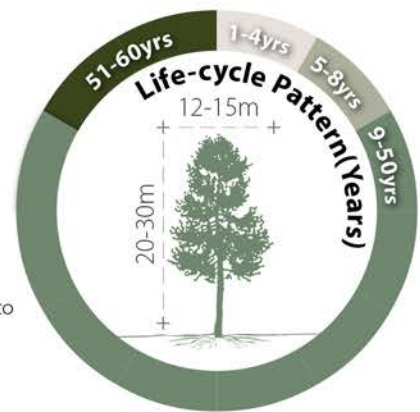

**Elaeocarpus apiculatus**  
長芒杜英, 尖葉杜英

Recommended Street Types

**General Information**

Native  Exotic  Evergreen  Deciduous  <sup>Semi</sup> Partial Shade  Full Sun

**Family:** ELAEOCARPACEAE

**Heat Tolerance:** Moderate

**Special Properties :** Crown naturally layered in symmetrical tiers; Fruits attractive to wildlife

Flowers

Fruits

- Propagation to Seedling
- Sapling to Semi-mature
- Mature
- Senescence

**Feature**

	<input type="checkbox"/> H <input type="checkbox"/> M <input type="checkbox"/> L		<input type="checkbox"/> H <input type="checkbox"/> M <input type="checkbox"/> L		<input type="checkbox"/> H <input type="checkbox"/> M <input type="checkbox"/> L
Ecological Value		Ornamental		Shade Cast	