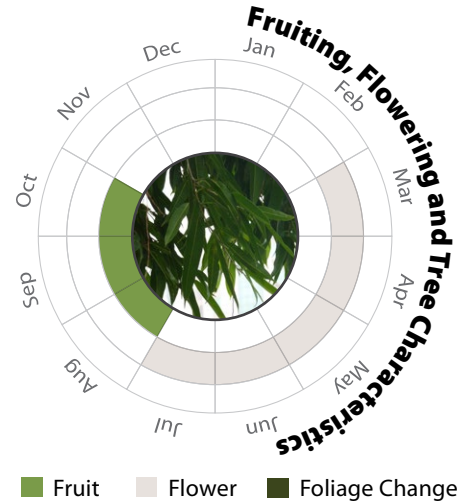

**Ficus binnendijkii**  
阿里垂榕

Recommended Street Types

**General Information**

**Family:** MORACEAE **Heat Tolerance:** Moderate  
**Special Properties :** Fruits attractive to wildlife; Dense foliage

- Propagation to Seedling
- Sapling to Semi-mature
- Mature
- Senescence

**Feature**

**Special Maintenance Requirements**

- Tree sap may cause skin irritation
- Crown thinning may be needed to reduce wind resistance

**Tolerance**

<p><b>Drought</b></p> <p>Low Moderate High</p>	<p><b>Roadside Pollution</b></p> <p>Low Moderate High</p>	<p><b>Soil Compaction</b></p> <p>Low Moderate High</p>
<p><b>Waterlogging</b></p> <p>Low Moderate High</p>	<p><b>Pest &amp; Disease Resistance</b></p> <p>Low Moderate High</p>	<p><b>Root System</b></p> <p>Aggressive Moderate Manageable</p>
<p><b>Wind</b></p> <p>Low Moderate High</p>	<p><b>Pruning</b></p> <p>Low Moderate High</p>	<p><b>Soil Volume</b></p> <p>Large Medium Small</p> <p><b>pH of Soil</b></p> <p>Adaptability</p>