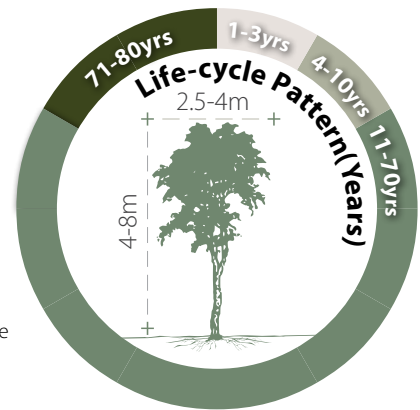

**Ficus binnendijkii**  
阿里垂榕

Recommended Street Types

**General Information**

**Family:** MORACEAE **Heat Tolerance:** Moderate  
**Special Properties :** Fruits attractive to wildlife; Dense foliage

- Propagation to Seedling
- Sapling to Semi-mature
- Mature
- Senescence

**Feature**

**Special Maintenance Requirements**

- Tree sap may cause skin irritation
- Crown thinning may be needed to reduce wind resistance

**Tolerance**

<p><b>Drought</b></p> <p>Low Moderate High</p>	<p><b>Roadside Pollution</b></p> <p>Low Moderate High</p>	<p><b>Soil Compaction</b></p> <p>Low Moderate High</p>
<p><b>Waterlogging</b></p> <p>Low Moderate High</p>	<p><b>Pest &amp; Disease Resistance</b></p> <p>Low Moderate High</p>	<p><b>Root System</b></p> <p>Aggressive Moderate Manageable</p>
<p><b>Wind</b></p> <p>Low Moderate High</p>	<p><b>Pruning</b></p> <p>Low Moderate High</p>	<p><b>Soil Volume</b></p> <p>Large Medium Small</p> <p><b>pH of Soil</b></p> <p>Adaptability</p>