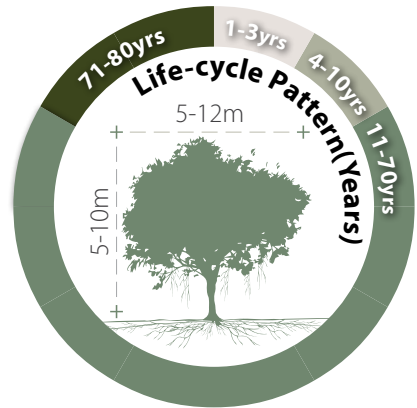

Ficus subpisocarpa

筆管榕

Recommended Street Types

General Information

Native	Exotic	Evergreen	Deciduous	Partial Shade	Full Sun
--------	--------	-----------	-----------	---------------	----------

Family: MORACEAE **Heat Tolerance:** Moderate
Special Properties : Fruits attractive to wildlife; Aerial roots

Fruits

- Propagation to Seedling
- Sapling to Semi-mature
- Mature
- Senescence

Feature

Ecological Value	Ornamental	Shade Cast

Special Maintenance Requirements

- Tree sap may cause skin irritation
- Installation of root barriers or guides is recommended