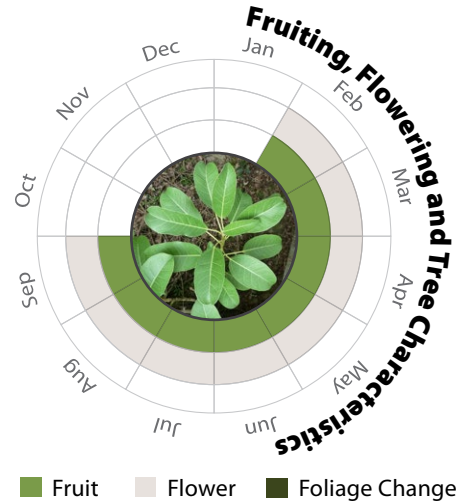

Ficus subpisocarpa

筆管榕

Recommended Street Types

General Information

Native	Exotic	Evergreen	Deciduous	Partial Shade	Full Sun
--------	--------	-----------	-----------	---------------	----------

Family: MORACEAE **Heat Tolerance:** Moderate
Special Properties : Fruits attractive to wildlife; Aerial roots

Fruits

- Propagation to Seedling
- Sapling to Semi-mature
- Mature
- Senescence

Feature

Ecological Value	Ornamental	Shade Cast

Special Maintenance Requirements

- Tree sap may cause skin irritation
- Installation of root barriers or guides is recommended