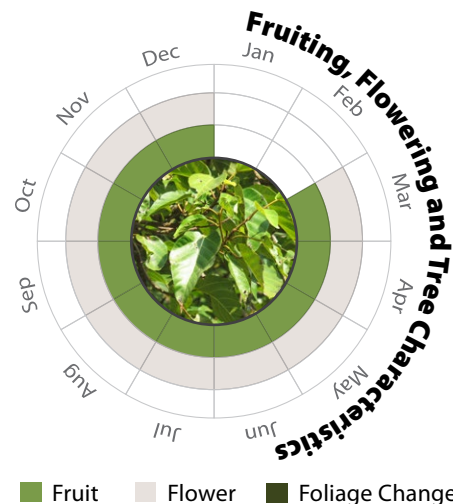

Ficus variegata

青果榕

Recommended Street Types

General Information

Native	Exotic	Evergreen	Deciduous	Partial Shade	Full Sun
--------	--------	-----------	-----------	---------------	----------

Family: MORACEAE **Heat Tolerance:** Moderate

Special Properties : Fruits attractive to wildlife; Larval food plant of butterflies; Roosting site

Buttress Roots

Fruits

- Propagation to Seedling
- Sapling to Semi-mature
- Mature
- Senescence

Feature

Ecological Value

Soil Volume

Large Medium Small

pH of Soil

Adaptability