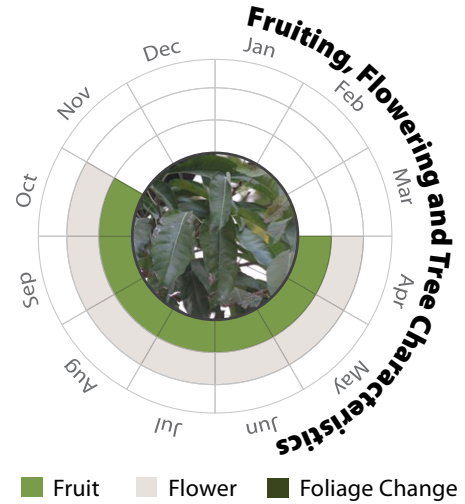

**Ficus virens**  
大葉榕, 黃葛樹

Recommended Street Types

**General Information**

Native Exotic Evergreen Deciduous Partial Shade Full Sun

**Family:** MORACEAE **Heat Tolerance:** Moderate  
**Special Properties :** Fruits attractive to wildlife; Aerial roots; Roosting site

Buttress Roots

- Propagation to Seedling
- Sapling to Semi-mature
- Mature
- Senescence

**Feature**

Ecological Value (H, M, L) Ornamental (H, M, L) Shade Cast (H, M, L)

**Special Maintenance Requirements**