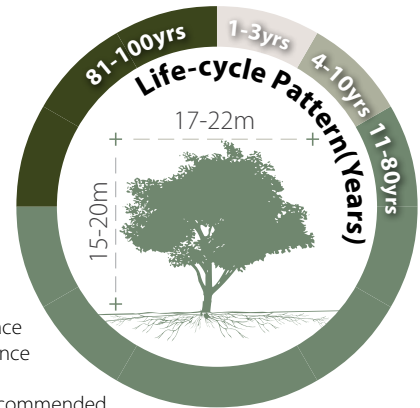

**Ficus virens**  
大葉榕, 黃葛樹

Recommended Street Types

**General Information**

Native Exotic Evergreen Deciduous Partial Shade Full Sun

**Family:** MORACEAE **Heat Tolerance:** Moderate  
**Special Properties :** Fruits attractive to wildlife; Aerial roots; Roosting site

Buttress Roots

- Propagation to Seedling
- Sapling to Semi-mature
- Mature
- Senescence

**Feature**

Ecological Value (H, M, L) Ornamental (H, M, L) Shade Cast (H, M, L)

**Special Maintenance Requirements**