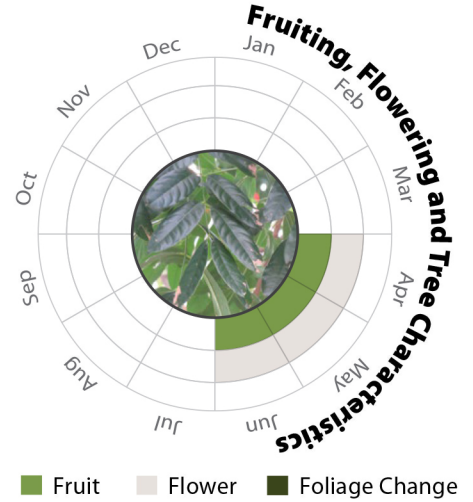

**Khaya senegalensis**  
非洲楝

Recommended Street Types

**General Information**

Native Exotic Evergreen Deciduous Partial Shade Full Sun

**Family:** MELIACEAE **Heat Tolerance:** Moderate  
**Special Properties :** Fruits bear seed at 20-25 years old

Flowers

Tree Bark

- Propagation to Seedling
- Sapling to Semi-mature
- Mature
- Senescence

**Feature**

Ecological Value (H, M, L) Ornamental (H, M, L) Shade Cast (H, M, L)

**Special Maintenance Requirements**

**Wind** (Low, Moderate, High) **Pruning** (Low, Moderate, High) **Soil Volume** (Large, Medium, Small) **pH of Soil** (H, M, L) Adaptability