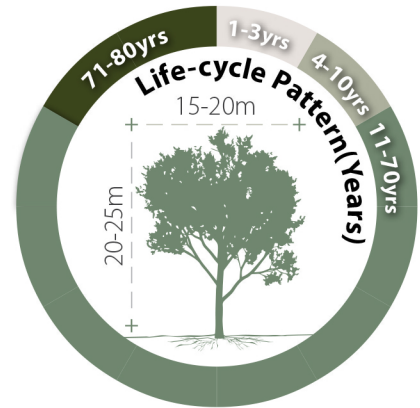

**Khaya senegalensis**  
非洲楝

Recommended Street Types

**General Information**

Native Exotic Evergreen Deciduous Partial Shade Full Sun

**Family:** MELIACEAE **Heat Tolerance:** Moderate  
**Special Properties :** Fruits bear seed at 20-25 years old

Flowers

Tree Bark

- Propagation to Seedling
- Sapling to Semi-mature
- Mature
- Senescence

**Feature**

Ecological Value (H, M, L) Ornamental (H, M, L) Shade Cast (H, M, L)

**Special Maintenance Requirements**

**Wind** (Low, Moderate, High) **Pruning** (Low, Moderate, High) **Soil Volume** (Large, Medium, Small) **pH of Soil** (H, M, L) Adaptability