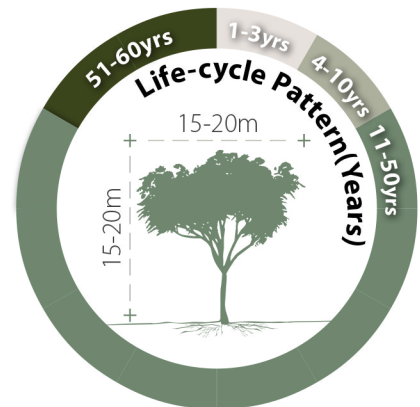

Koelreuteria elegans subsp. *formosana*
台灣欒樹

Recommended Street Types

General Information

Native Exotic Evergreen Deciduous Partial Shade Full Sun

Family: SAPINDACEAE **Heat Tolerance:** Moderate

Special Properties : Orange-red three-lobed capsule fruit, Fragrant flowers

Tree Bark

Fruits

- Propagation to Seedling
- Sapling to Semi-mature
- Mature
- Senescence

Feature

Ecological Value

Ornamental

Shade Cast

Special Maintenance Requirements

Root System

Aggressive Moderate Manageable

Soil Volume

Large Medium Small

pH of Soil

Adaptability