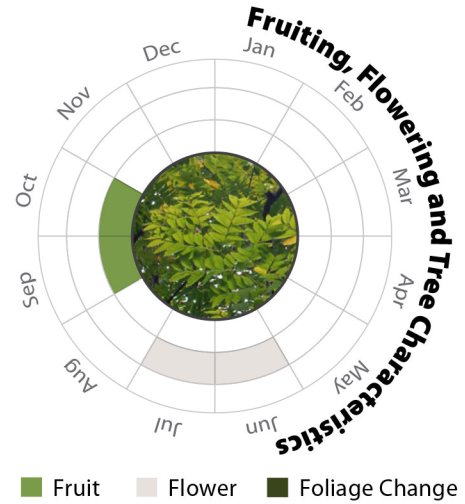

Koelreuteria elegans subsp. *formosana*
台灣欒樹

Recommended Street Types

General Information

Native Exotic Evergreen Deciduous Partial Shade Full Sun

Family: SAPINDACEAE **Heat Tolerance:** Moderate

Special Properties : Orange-red three-lobed capsule fruit, Fragrant flowers

Tree Bark

Fruits

- Propagation to Seedling
- Sapling to Semi-mature
- Mature
- Senescence

Feature

Ecological Value

Ornamental

Shade Cast

Special Maintenance Requirements