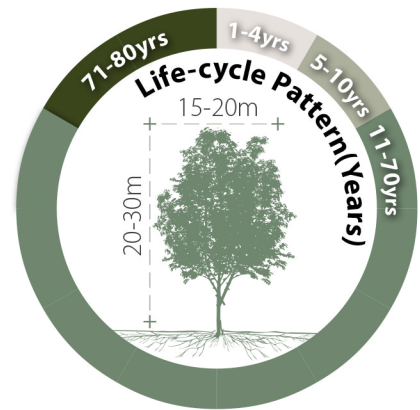

*Liquidambar formosana*  
楓香

Recommended Street Types

**General Information**

Native	Exotic	Evergreen	Deciduous	Partial Shade	Full Sun
--------	--------	-----------	-----------	---------------	----------

**Family:** HAMAMELIDACEAE    **Heat Tolerance:** Moderate  
**Special Properties :** Fruits, seeds and flower nectar attractive to wildlife; Red and gold colored fall foliage

Fruits

- Propagation to Seedling
- Sapling to Semi-mature
- Mature
- Senescence