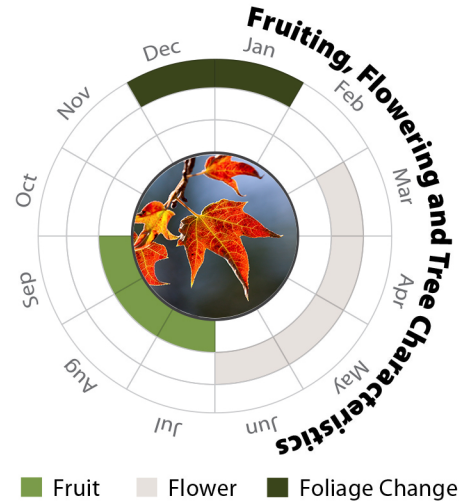

*Liquidambar formosana*  
楓香

Recommended Street Types

**General Information**

Native	Exotic	Evergreen	Deciduous	Partial Shade	Full Sun
--------	--------	-----------	-----------	---------------	----------

**Family:** HAMAMELIDACEAE    **Heat Tolerance:** Moderate  
**Special Properties :** Fruits, seeds and flower nectar attractive to wildlife; Red and gold colored fall foliage

Fruits

- Propagation to Seedling
- Sapling to Semi-mature
- Mature
- Senescence