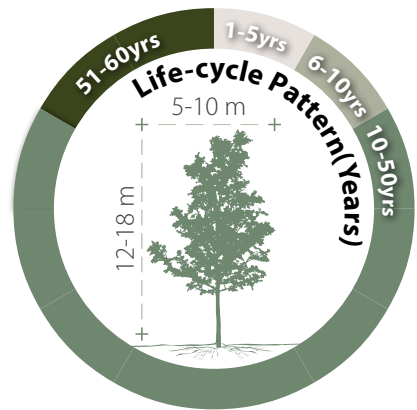

Litsea monopetala
假柿木薑子, 假柿樹

Recommended Street Types

General Information

Native	Exotic	Evergreen	Deciduous	Partial Shade	Full Sun
--------	--------	-----------	-----------	---------------	----------

Family: LAURACEAE **Heat Tolerance:** Moderate

Special Properties : Fruits attractive to wildlife

Flowers

- Propagation to Seedling
- Sapling to Semi-mature
- Mature
- Senescence

Feature

Ecological Value	Ornamental	Shade Cast

Special Maintenance Requirements