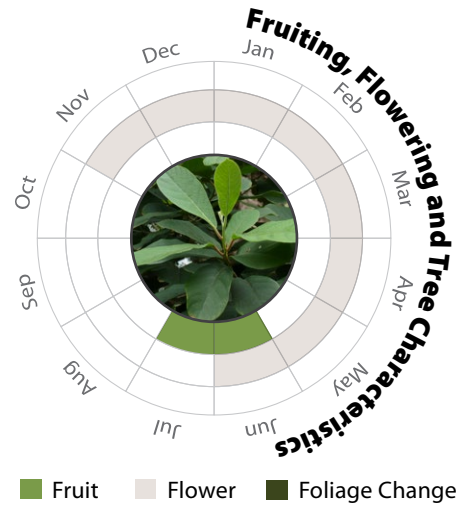

Litsea monopetala
假柿木薑子, 假柿樹

Recommended Street Types

General Information

Native	Exotic	Evergreen	Deciduous	Partial Shade	Full Sun
--------	--------	-----------	-----------	---------------	----------

Family: LAURACEAE **Heat Tolerance:** Moderate

Special Properties : Fruits attractive to wildlife

Flowers

- Propagation to Seedling
- Sapling to Semi-mature
- Mature
- Senescence

Feature

Ecological Value	Ornamental	Shade Cast

Special Maintenance Requirements