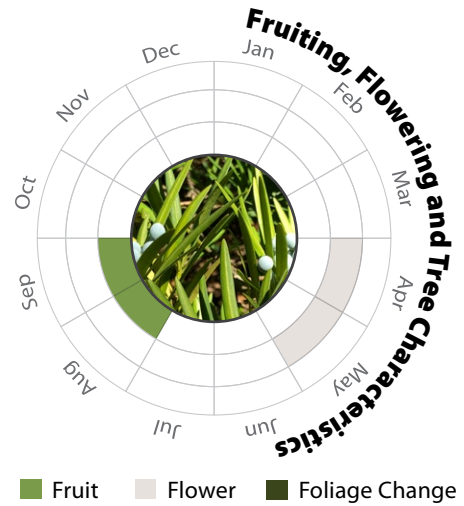

### General Information

Native	Exotic	Evergreen	Deciduous	Full Shade	Full Sun
--------	--------	-----------	-----------	------------	----------

**Family:** PODOCARPACEAE **Heat Tolerance:** High  
**Special Properties :** Regarded as a feng shui tree in Hong Kong; Dense foliage; Fruits attractive to wildlife

Flowers

Fruits

- Propagation to Seedling
- Sapling to Semi-mature
- Mature
- Senescence