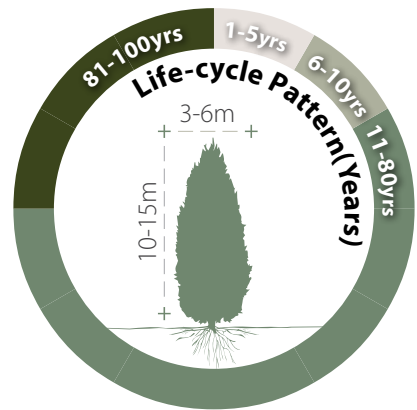

### General Information

Native	Exotic	Evergreen	Deciduous	Full Shade	Full Sun
--------	--------	-----------	-----------	------------	----------

**Family:** PODOCARPACEAE **Heat Tolerance:** High  
**Special Properties :** Regarded as a feng shui tree in Hong Kong; Dense foliage; Fruits attractive to wildlife

Flowers

Fruits

- Propagation to Seedling
- Sapling to Semi-mature
- Mature
- Senescence