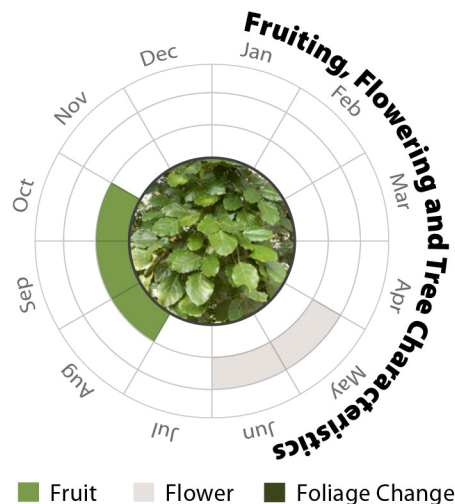

Pongamia pinnata
水黃皮

Recommended Street Types

General Information

Native Exotic Evergreen Deciduous Partial Shade Full Sun

Family: FABACEAE **Heat Tolerance:** Moderate
Special Properties : Pink or white fragrant flowers;
Symbiotic relationship with nitrogen-fixing soil bacteria

Flowers

Fruits

- Propagation to Seedling
- Sapling to Semi-mature
- Mature
- Senescence

Feature

Ecological Value	Ornamental	Shade Cast

Special Maintenance Requirements

- Tree crown may require annual maintenance
- Moderate maintenance manageability
- Installation of root barriers or guides is recommended