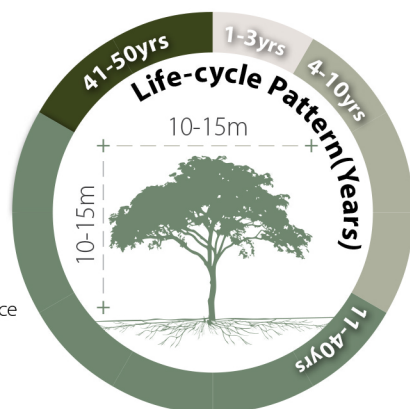

Pongamia pinnata
水黃皮

Recommended Street Types

General Information

Native Exotic Evergreen Deciduous Partial Shade Full Sun

Family: FABACEAE **Heat Tolerance:** Moderate
Special Properties : Pink or white fragrant flowers;
Symbiotic relationship with nitrogen-fixing soil bacteria

Flowers

Fruits

- Propagation to Seedling
- Sapling to Semi-mature
- Mature
- Senescence

Feature

Ecological Value	Ornamental	Shade Cast

Special Maintenance Requirements

- Tree crown may require annual maintenance
- Moderate maintenance manageability
- Installation of root barriers or guides is recommended