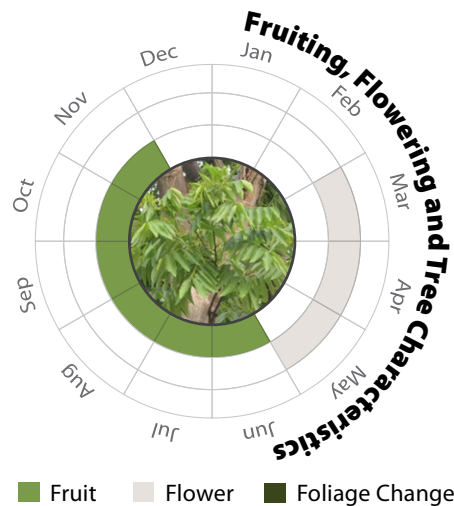

Sapindus saponaria

無患子, 木患子

Recommended Street Types

A¹/₂ B¹/₂ C¹/₂ D¹/₂ E¹/₂ F¹/₂ G¹/₂

General Information

Native Exotic Evergreen Deciduous Partial Shade Full Sun

Family: SAPINDACEAE Heat Tolerance: High

Special Properties : Golden coloured fruits; Dense foliage; Tolerant of coastal salty wind

Flowers

Tree Bark

- Propagation to Seedling
- Sapling to Semi-mature
- Mature
- Senescence

Feature

Ecological Value Ornamental Shade Cast

Special Maintenance Requirements

- Tree crown may require annual maintenance
- Moderate maintenance manageability
- Installation of root barriers or guides is recommended
- Fruit and seeds are poisonous