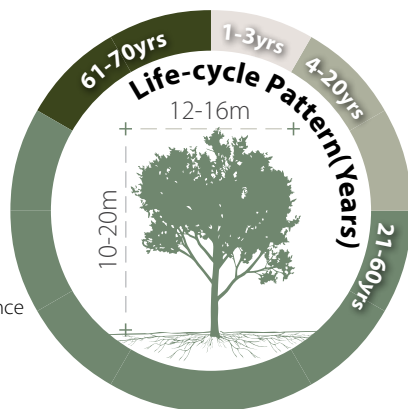

Sapindus saponaria

無患子, 木患子

Recommended Street Types

A¹/₂ B¹/₂ C¹/₂ D¹/₂ E¹/₂ F¹/₂ G¹/₂

General Information

Native Exotic Evergreen Deciduous Partial Shade Full Sun

Family: SAPINDACEAE Heat Tolerance: High

Special Properties : Golden coloured fruits; Dense foliage; Tolerant of coastal salty wind

Flowers

Tree Bark

- Propagation to Seedling
- Sapling to Semi-mature
- Mature
- Senescence

Feature

Ecological Value Ornamental Shade Cast

Special Maintenance Requirements

- Tree crown may require annual maintenance
- Moderate maintenance manageability
- Installation of root barriers or guides is recommended
- Fruit and seeds are poisonous