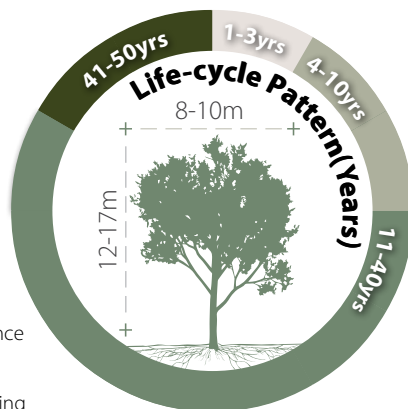

Sapium sebiferum

烏桕

Recommended Street Types

A¹/₂ B¹/₂ C¹/₂ **D¹/₂** E¹/₂ F¹/₂ G¹/₂

General Information

Native Exotic Evergreen Deciduous Partial Shade Full Sun

Family: EUPHORBIACEAE

Heat Tolerance: Moderate

Special Properties : Fruits, flower nectar and seeds attractive to wildlife; Colourful fall foliage

Flowers

Fruits

- Propagation to Seedling
- Sapling to Semi-mature
- Mature
- Senescence

Feature

Ecological Value

Tolerance

Drought

Waterlogging

Wind

Roadside Pollution

Pest & Disease Resistance

Pruning

Soil Compaction