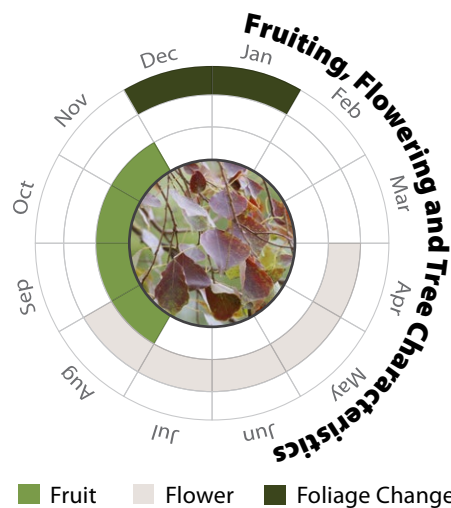

Sapium sebiferum

烏桕

Recommended Street Types

A¹/₂ B¹/₂ C¹/₂ **D¹/₂** E¹/₂ F¹/₂ G¹/₂

General Information

Native Exotic Evergreen Deciduous Partial Shade Full Sun

Family: EUPHORBIACEAE

Heat Tolerance: Moderate

Special Properties : Fruits, flower nectar and seeds attractive to wildlife; Colourful fall foliage

Flowers

Fruits

- Propagation to Seedling
- Sapling to Semi-mature
- Mature
- Senescence

Feature

Ecological Value

Root System

Soil Volume

pH of Soil