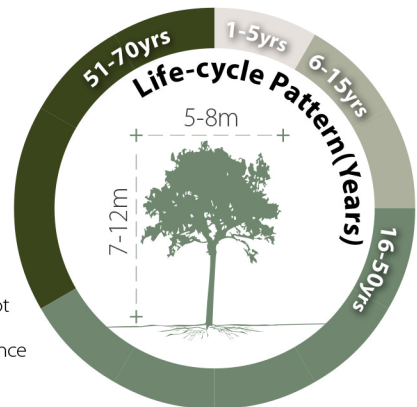

Syzygium jambos

蒲桃

Recommended Street Types

General Information

Native Exotic Evergreen Deciduous Partial Shade Full Sun

Family: MYRTACEAE **Heat Tolerance:** Moderate
Special Properties : Fruit and flower nectar attractive to wildlife; Large pom-pom shaped flowers

Flowers

Fruits

- Propagation to Seedling
- Sapling to Semi-mature
- Mature
- Senescence

Feature

Special Maintenance Requirements

- Susceptible to fungal diseases such as root rot, leaf spot and anthracnose
- Tree crown may require annual maintenance
- Moderate maintenance manageability

Tolerance

Drought

Low Moderate High

Waterlogging

Low Moderate High

Wind

Low Moderate High

Roadside Pollution