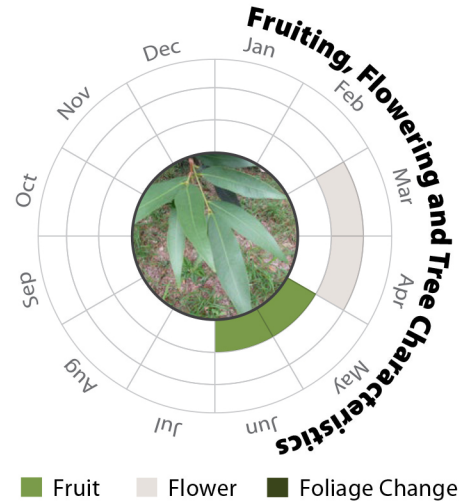

Syzygium jambos

蒲桃

Recommended Street Types

General Information

Native Exotic Evergreen Deciduous Partial Shade Full Sun

Family: MYRTACEAE **Heat Tolerance:** Moderate
Special Properties : Fruit and flower nectar attractive to wildlife; Large pom-pom shaped flowers

Flowers

Fruits

- Propagation to Seedling
- Sapling to Semi-mature
- Mature
- Senescence

Feature

Special Maintenance Requirements

- Susceptible to fungal diseases such as root rot, leaf spot and anthracnose
- Tree crown may require annual maintenance
- Moderate maintenance manageability