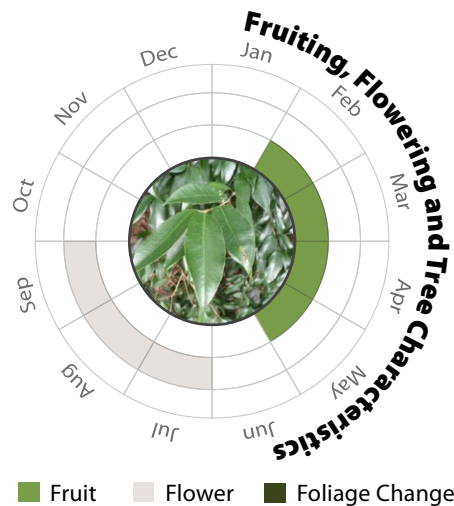

Syzygium levinei
山蒲桃

Recommended Street Types

General Information

Native	Exotic	Evergreen	Deciduous	Partial Shade	Full Sun
--------	--------	-----------	-----------	---------------	----------

Family: MYRTACEAE **Heat Tolerance:** Moderate
Special Properties : Larval food plant of butterflies; Fruit and flower nectar attractive to wildlife

Fruits

Tree Bark

- Propagation to Seedling
- Sapling to Semi-mature
- Mature
- Senescence

Feature

H M L	H M L	H M L
Ecological Value	Ornamental	Shade Cast

Special Maintenance Requirements

- Moderate maintenance manageability