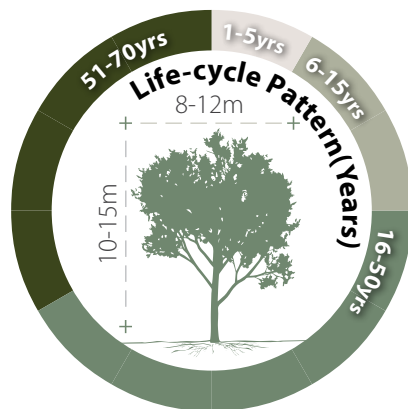

Syzygium levinei
山蒲桃

Recommended Street Types

General Information

Native	Exotic	Evergreen	Deciduous	Partial Shade	Full Sun
--------	--------	-----------	-----------	---------------	----------

Family: MYRTACEAE **Heat Tolerance:** Moderate
Special Properties : Larval food plant of butterflies; Fruit and flower nectar attractive to wildlife

Fruits

Tree Bark

- Propagation to Seedling
- Sapling to Semi-mature
- Mature
- Senescence

Feature

H M L	H M L	H M L
Ecological Value	Ornamental	Shade Cast

Special Maintenance Requirements

- Moderate maintenance manageability