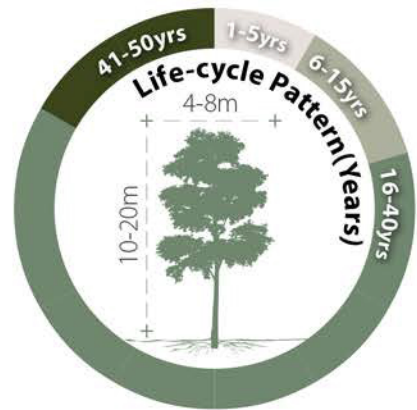

Xanthostemon chrysanthus

金蒲桃

Recommended Street Types

General Information

Native Exotic Evergreen Deciduous Partial Shade Full Sun

Family: MYRTACEAE **Heat Tolerance:** Moderate
Special Properties : Larval food plant of butterflies; Flower nectar attractive to wildlife; Bright yellow flowers

Flowers

Fruits

- Propagation to Seedling
- Sapling to Semi-mature
- Mature
- Senescence

Feature

Special Maintenance Requirements

- No special maintenance requirement

Tolerance

<p>Drought</p> <p>Low Moderate High</p>	<p>Roadside Pollution</p> <p>Low Moderate High</p>	<p>Soil Compaction</p> <p>Low Moderate High</p>
<p>Waterlogging</p> <p>Low Moderate High</p>	<p>Pest & Disease Resistance</p> <p>Low Moderate High</p>	<p>Root System</p> <p>Aggressive Moderate Manageable</p>
<p>Wind</p> <p>Low Moderate High</p>	<p>Pruning</p> <p>Low Moderate High</p>	<p>Soil Volume</p> <p>Large Medium Small</p>
		<p>pH of Soil</p> <p>Adaptability</p>