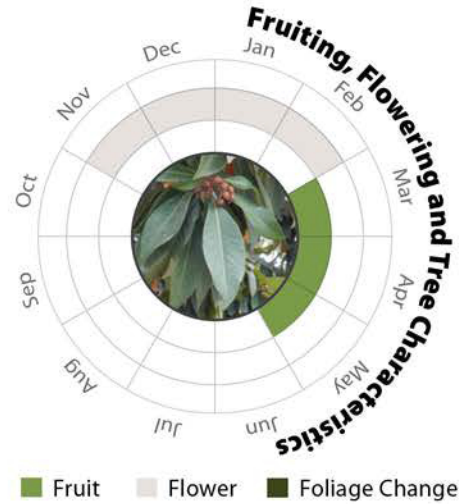

Xanthostemon chrysanthus

金蒲桃

Recommended Street Types

General Information

Native Exotic Evergreen Deciduous Partial Shade Full Sun

Family: MYRTACEAE **Heat Tolerance:** Moderate
Special Properties : Larval food plant of butterflies; Flower nectar attractive to wildlife; Bright yellow flowers

Flowers

Fruits

- Propagation to Seedling
- Sapling to Semi-mature
- Mature
- Senescence

Feature

Special Maintenance Requirements

- No special maintenance requirement

Tolerance

<p>Drought</p> <p>Low Moderate High</p>	<p>Roadside Pollution</p> <p>Low Moderate High</p>	<p>Soil Compaction</p> <p>Low Moderate High</p>
<p>Waterlogging</p> <p>Low Moderate High</p>	<p>Pest & Disease Resistance</p> <p>Low Moderate High</p>	<p>Root System</p> <p>Aggressive Moderate Manageable</p>
<p>Wind</p> <p>Low Moderate High</p>	<p>Pruning</p> <p>Low Moderate High</p>	<p>Soil Volume</p> <p>Large Medium Small</p>
		<p>pH of Soil</p> <p>Adaptability</p>