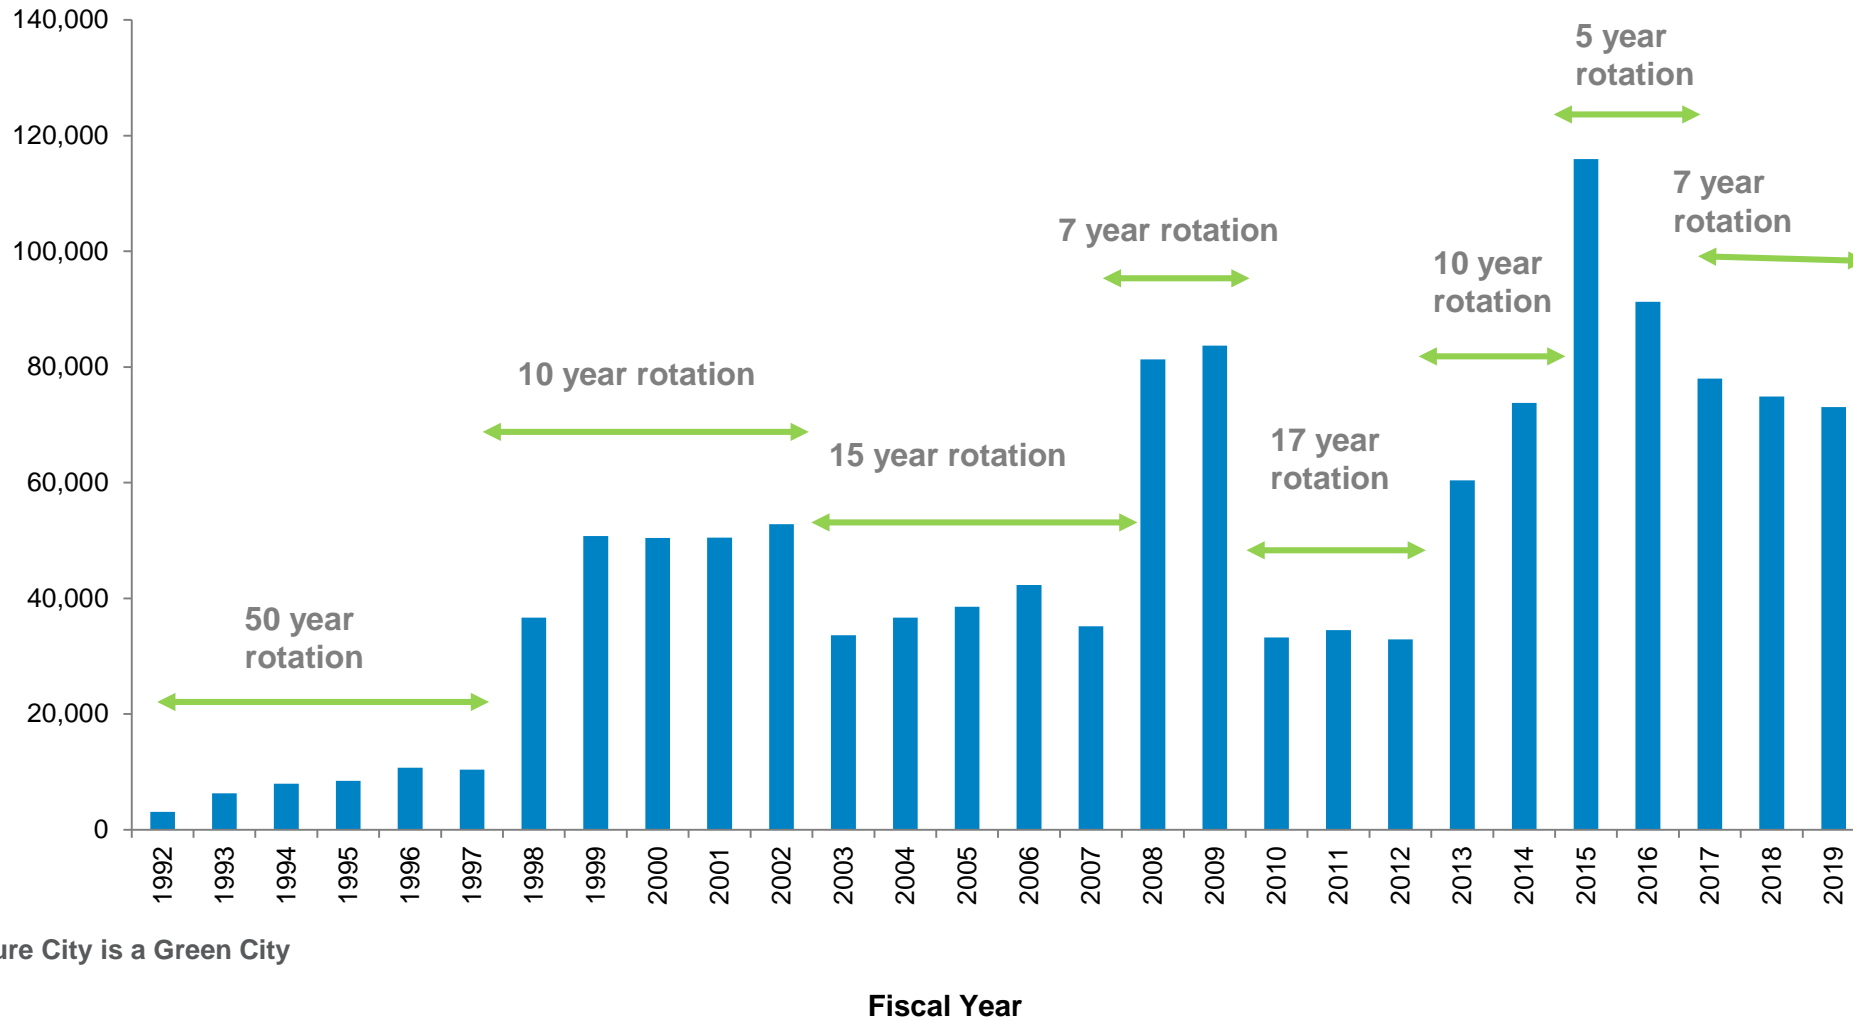

Pruning Cycle—11 year average

The Future City is a Green City

Fiscal Year

Promote Tree Health

Tree Risk Management

Low

Failure: Imminent
Impact: Medium
Consequence: Negligible

Moderate