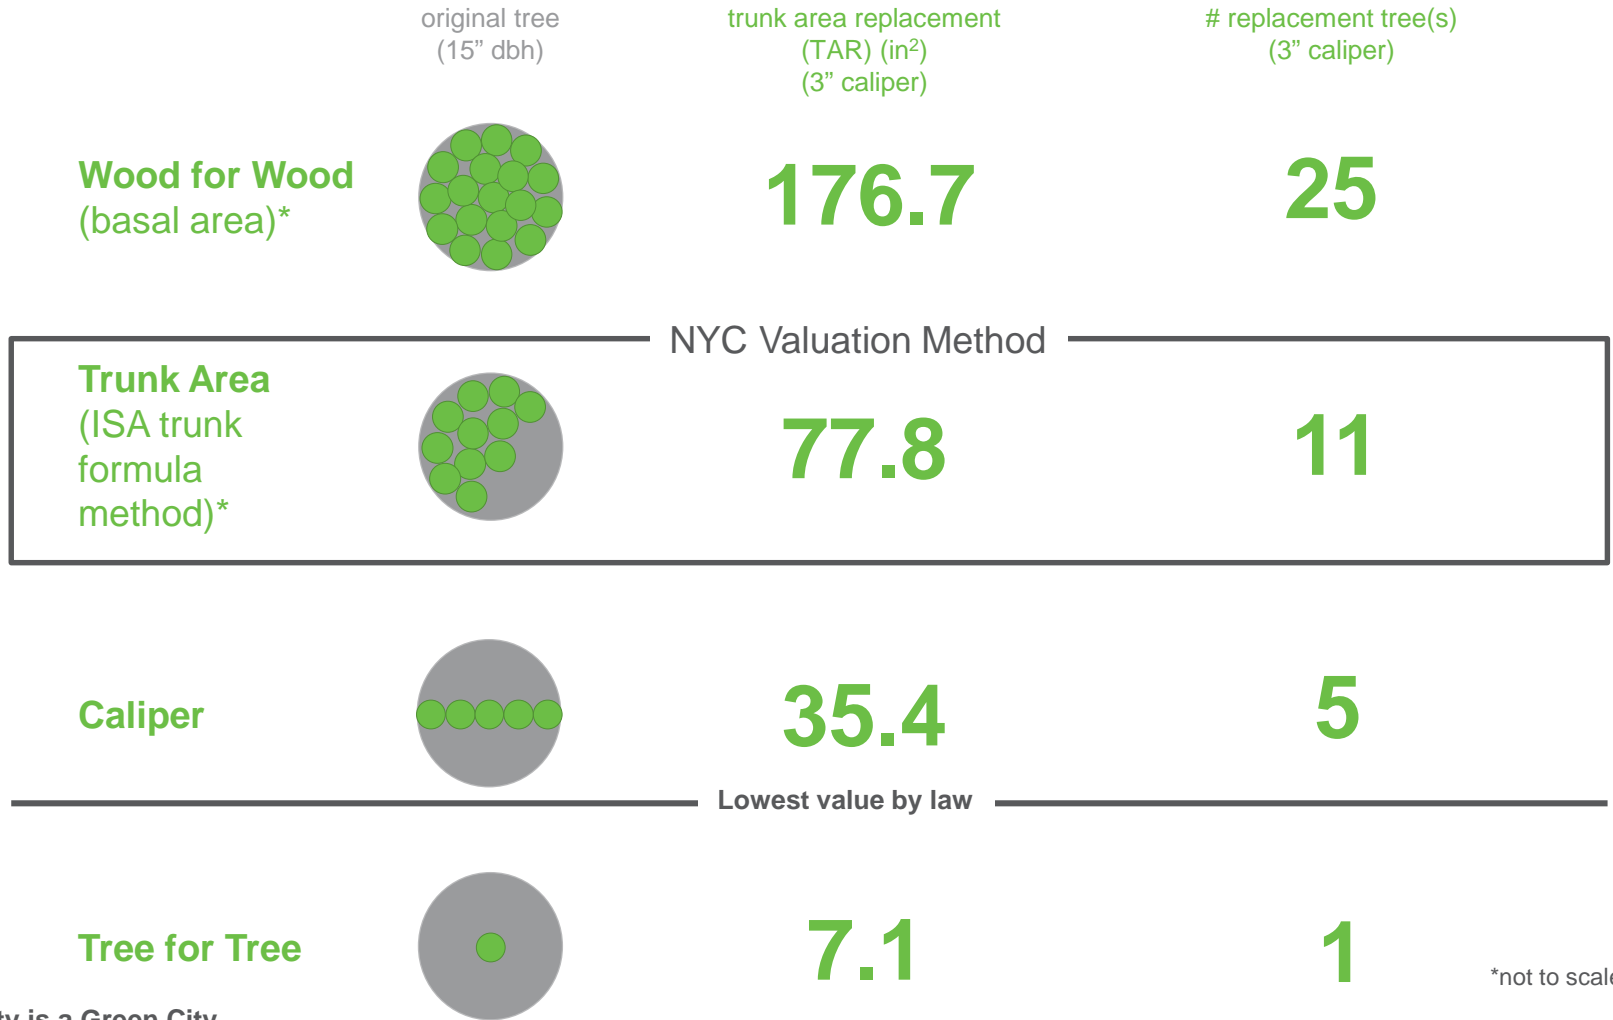

NYC Parks

Resolve Conflicts

Sidewalk Repair Program

The Future City is a Green City

Protect Trees

Tree Replacement Requirements

*not to scale

Promote Tree Health

Pruning Cycle—11 year average

The Future City is a Green City

Fiscal Year

Promote Tree Health

Tree Risk Management

Low

Failure: Imminent
Impact: Medium
Consequence: Negligible

Moderate

Failure: Possible
Likelihood: High
Consequences: Significant

High

Failure: Probable
Impact: High
Consequence: Significant

Extreme

Failure: Imminent
Likelihood: High
Consequences: Severe

Promote Tree Health