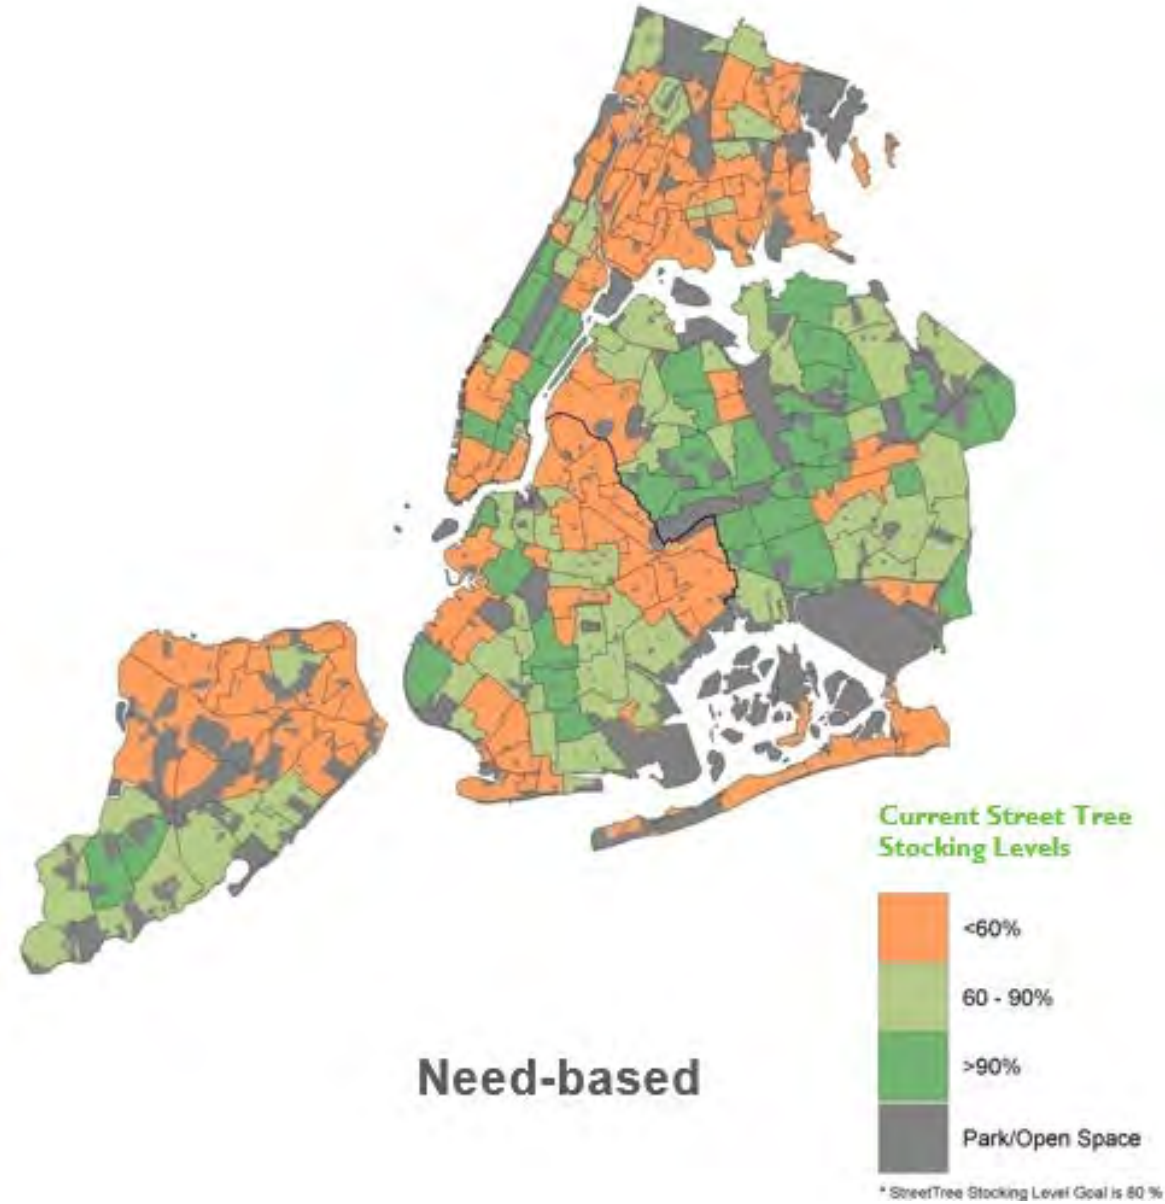

Plant to Maximize Benefits

The Future City is a Green City