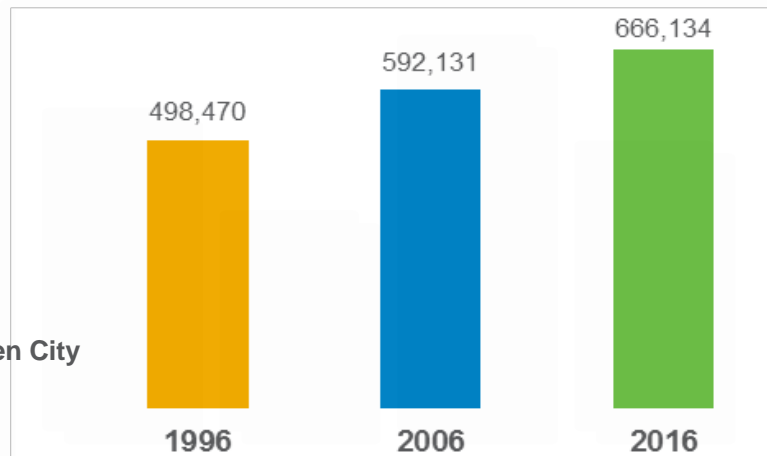

Citizen Science

The Future City is a Green City