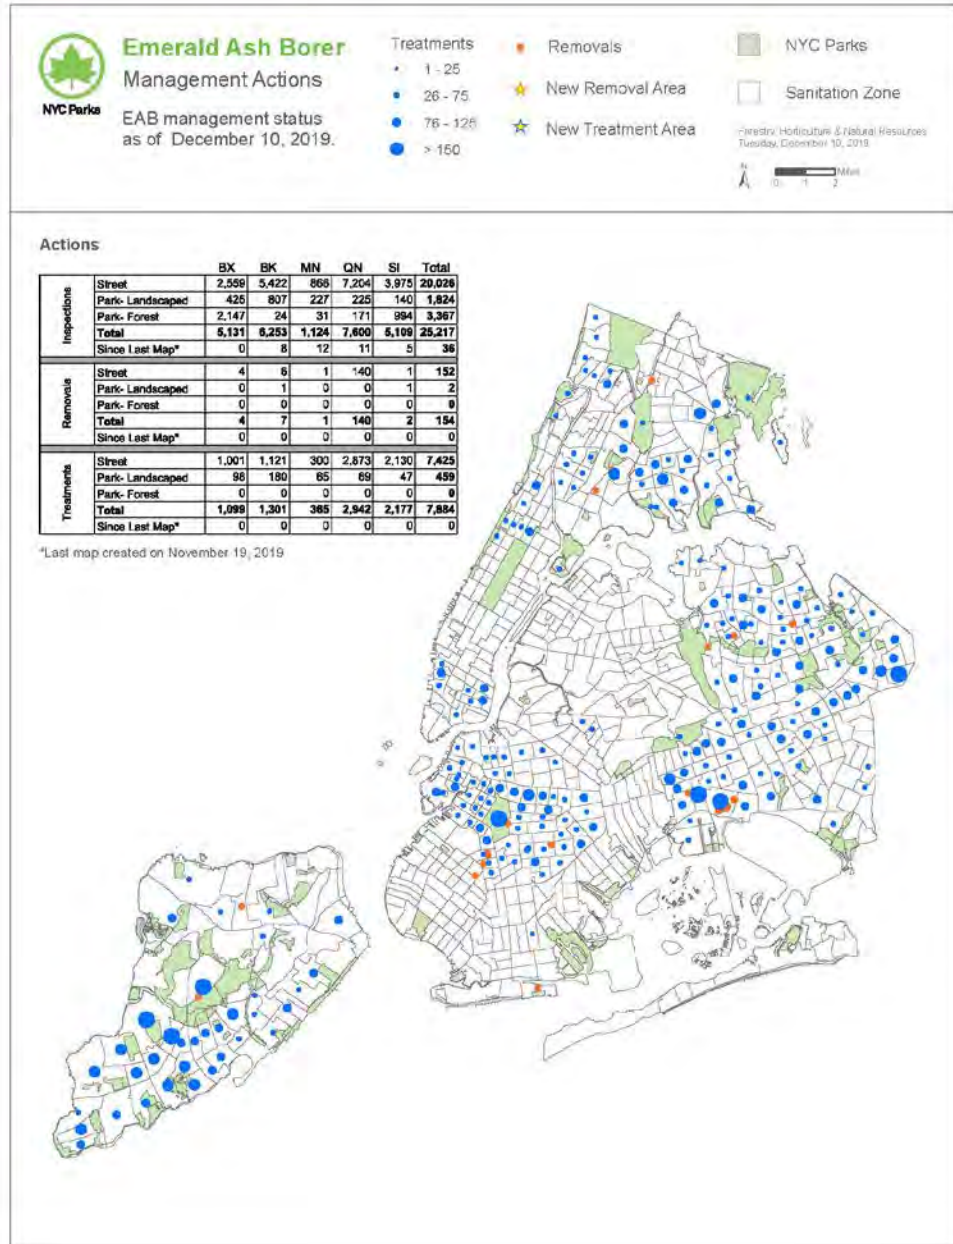

Promote Tree Health

Pest and Disease Management