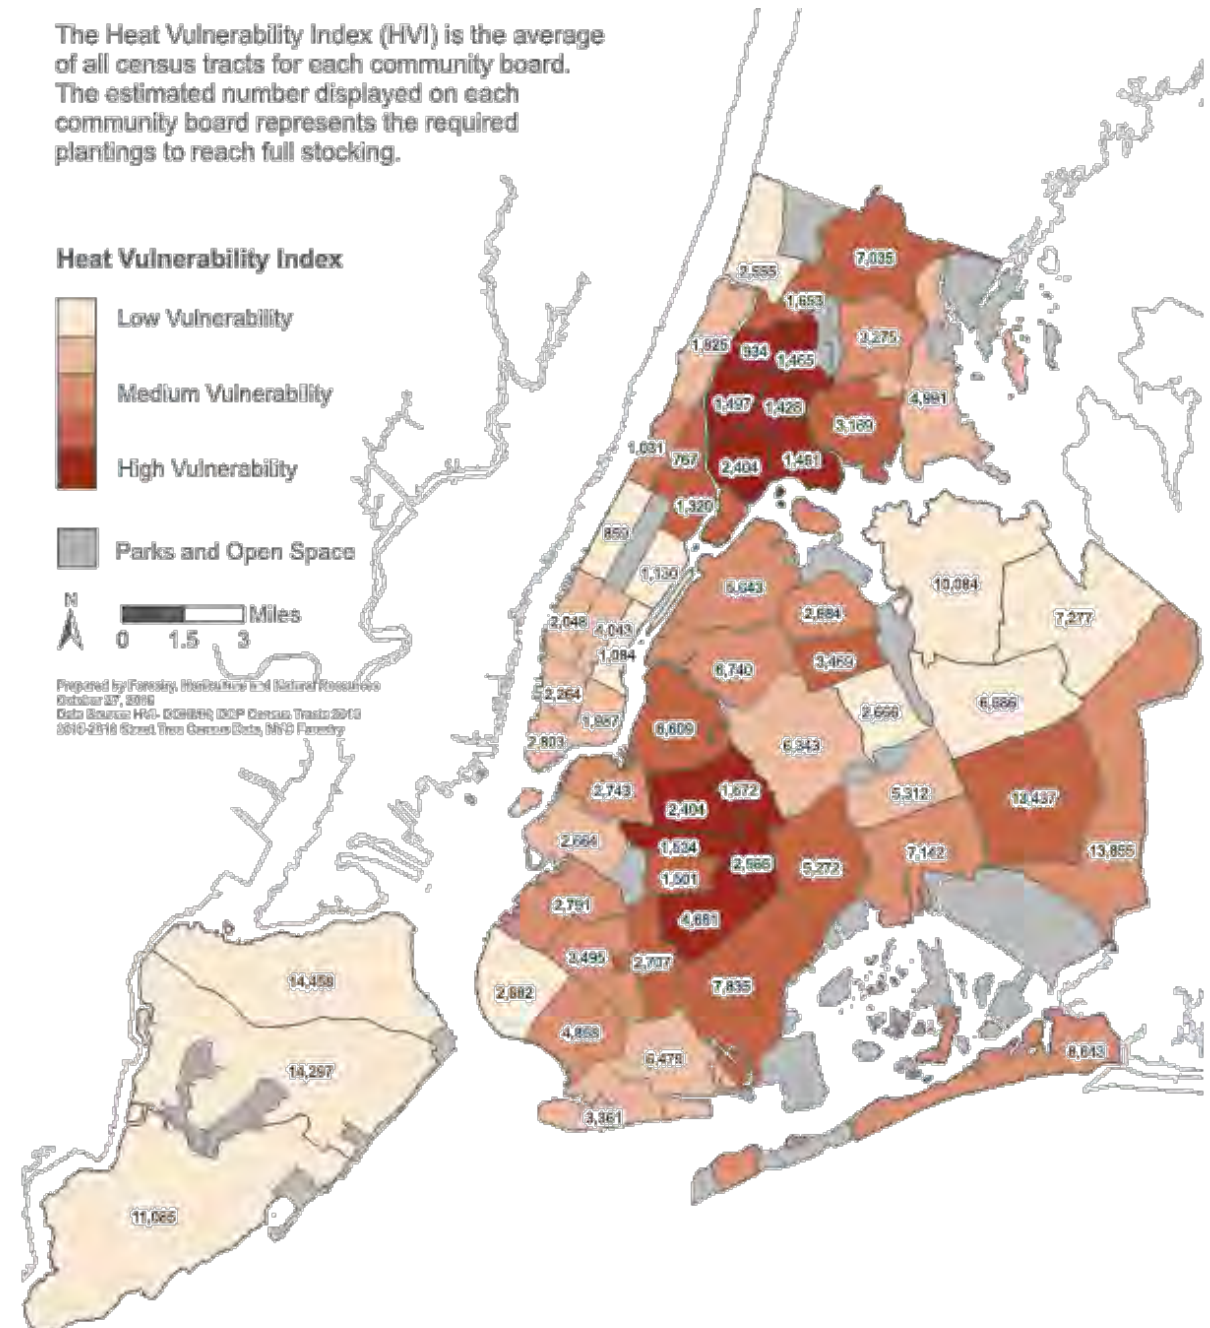

Prepared by Forestry, Horticulture and Natural Resources
October 27, 2016
Data Source: MTA - DCHMR, DCP Census Tracts 2010
2010-2016 Street View Census Data, NYU Forestry