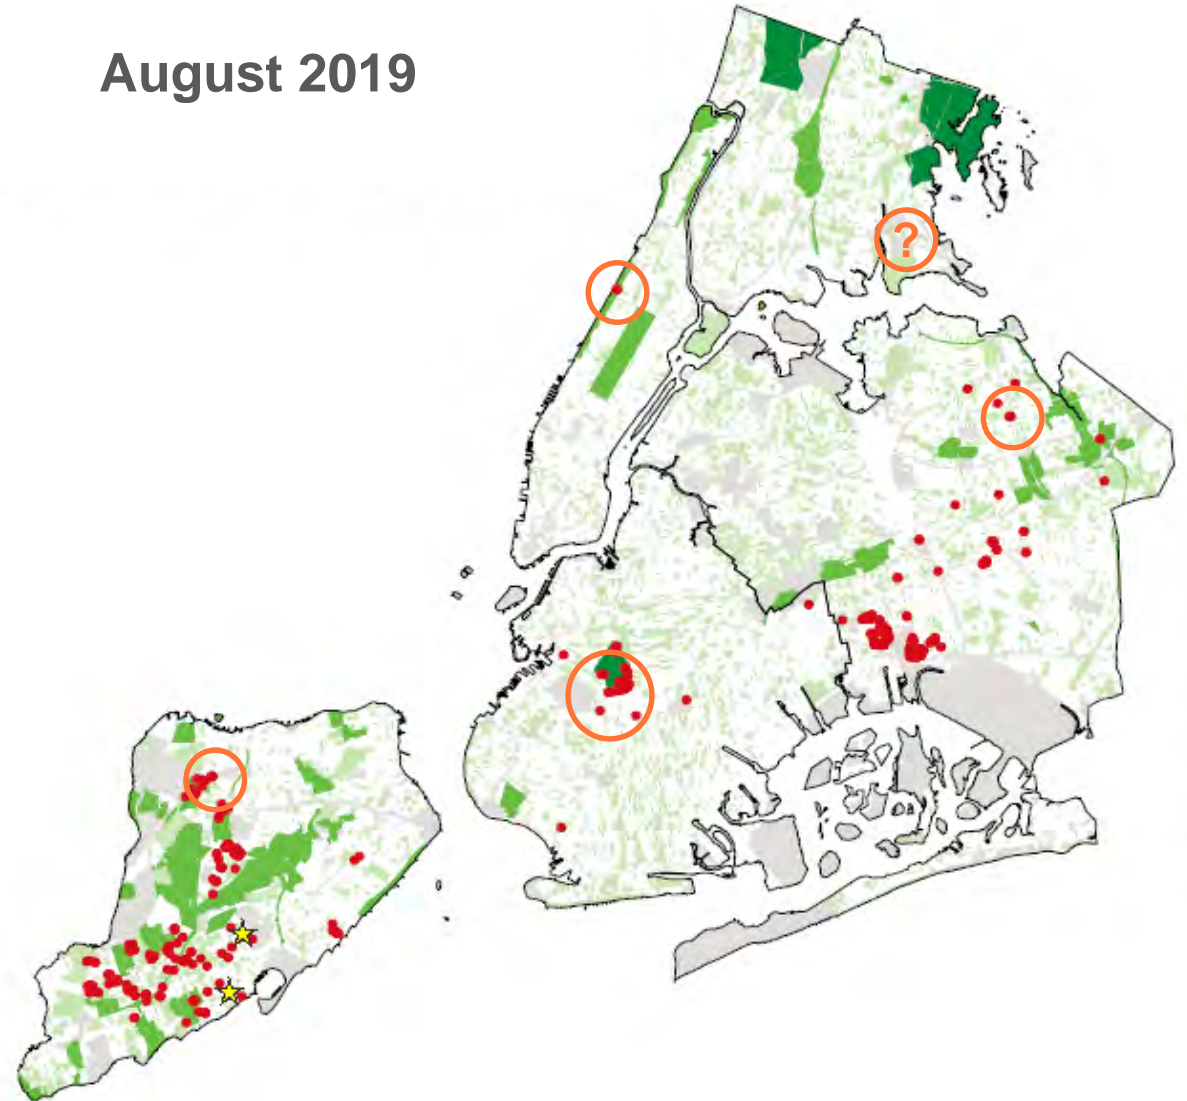

August 2019